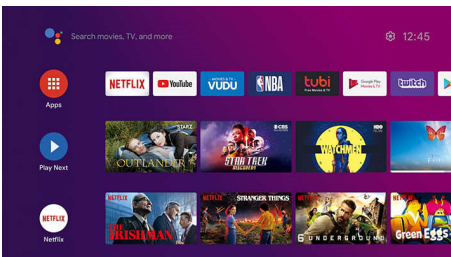

Android TV

Android TV brings great content to you, so you can spend less time browsing and more time watching. Just pick from the personalized recommendations on Google Play, YouTube, and other apps that appear automatically in your home screen.