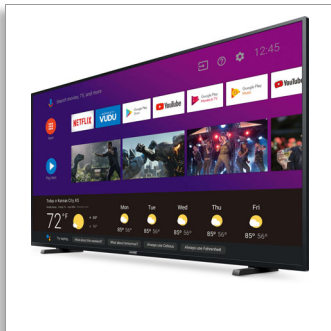

What about tomorrow?

Always use Celsius

Always use Fahrenheit

PHILIPS

Philips  
5000 series Android TV

65" class/po

4K UHD 2160p  
AndroidTV  
Built-in Google Assistant

65PFL5504

### Enjoy the beauty of 4K Ultra HD

- 4K UHD brings your TV experience to a whole new level
- HDR 10 delivers more detail and captivating colors
- Wireless LAN 802.11ac MIMO for seamless streaming