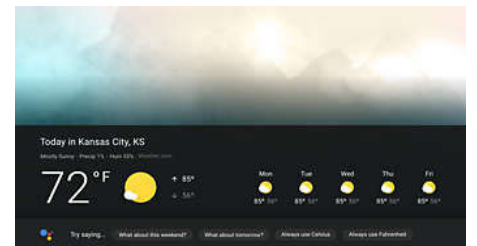

Plan your day

Before you take off, learn more about the weather, traffic and what's on your calendar, all with the power of your voice.