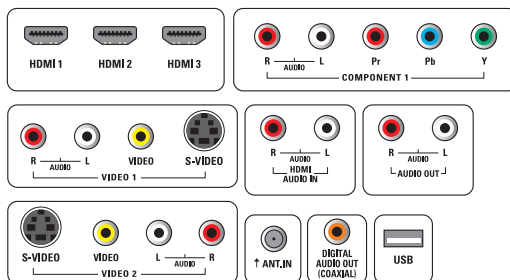

Multimedia Applications

- Multimedia connections: USB memory class device
- Playback Formats: MP3, JPEG Still pictures

Tuner/Reception/Transmission

- Aerial Input: 75 ohm F-type
- TV system: ATSC, NTSC
- Video Playback: NTSC
- Tuner bands: UHF, VHF

Connectivity

- AV 1: Audio L/R in, YPbPr
- AV 2: Audio L/R in, CVBS in, S-Video
- AV 3: Audio L/R in, CVBS in, S-Video in
- Audio Output - Digital: Coaxial (cinch)
- HDMI 1: HDMI, Analog audio L/R in
- HDMI 2: HDMI
- HDMI 3: HDMI
- Other connections: Analog audio Left/Right out
- USB: USB
- EasyLink (HDMI-CEC): One touch play, Power status, System info (menu language), System audio control, System standby

Power

- Ambient temperature: 5°C to 35°C (41°F to 95°F)
- Mains power: 120V/60Hz
- Standby power consumption: < 0.1W
- Power consumption: 228 W

Dimensions

- Set dimensions in inch (W x H x D):
  44.34 x 26.80 x 4.31 inch
- Set dimensions with stand in inch (W x H x D):

- 44.34 x 29.33 x 11.22 inch
- Box dimensions in inch (W x H x D):
  55.91 x 31.69 x 10.63 inch
- Product weight (lb): 47.66
- Product weight (+stand) (lb): 55.12 lb
- Weight incl. Packaging (lb): 65.04
- VESA wall mount compatible: 400 x 400 mm

Accessories

- Included accessories: Table top stand, Power cord, Quick start guide, User Manual, Registration card, Remote Control, Batteries for remote control

Issue date 2012-01-22

Version: 2.2.2

12 NC: 8670 000 60516
UPC: 6 09585 18620 0

© 2012 Koninklijke Philips Electronics N.V.
All Rights reserved.

Specifications are subject to change without notice.
Trademarks are the property of Koninklijke Philips Electronics N.V. or their respective owners.

www.philips.com