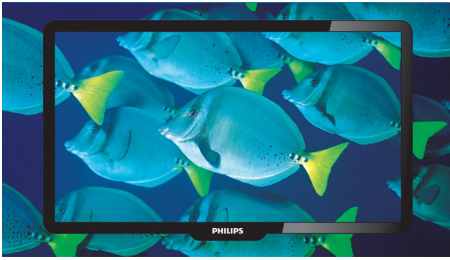

## Digital Crystal Clear

Digital Crystal Clear is a package of picture innovations that digitally adjusts and optimizes picture quality to optimal contrast, color and sharpness levels. It's like watching vivid cinema-like images.