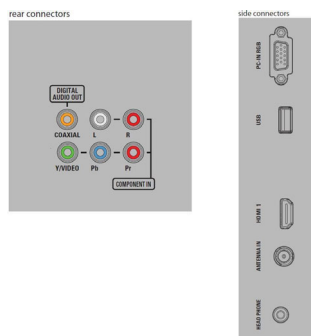

- 4:3, Full, Movie Expand, Wide, unscaled (dot by dot)
- Multimedia: auto slideshow

Multimedia Applications

- Multimedia connections: USB memory class device
- Playback Formats: JPEG Still pictures, Motion JPEG 320x240 30fps, PCM

Tuner/Reception/Transmission

- Aerial Input: 75 ohm F-type
- TV system: ATSC, NTSC
- Video Playback: NTSC
- Tuner bands: UHF, VHF

Connectivity

- AV 1: CVBS in, Shared audio L/R in
- AV 2: YPbPr, Shared audio L/R in
- HDMI 1: HDMI, Shared audio L/R in
- Audio Output - Digital: Coaxial (cinch)
- Other connections: Headphone out, Shared audio L/R in, PC-In VGA
- USB: USB
- EasyLink (HDMI-CEC): One touch play, Power status, System info (menu language), System audio control, System standby

Power

- Mains power: 120V/60Hz
- Power consumption: 30 W
- Standby power consumption: < 0.5 W
- Ambient temperature: 5°C to 40°C (41°F to 104°F)

Dimensions

- Set dimensions in inch (W x H x D): 20.98 x 13.44 x 2.11 inch
- Set dimensions with stand in inch (W x H x D): 20.98 x 14.82 x 5.61 inch
- Product weight (lb): 6.94
- Product weight (+stand) (lb): 7.17 lb
- Box dimensions in inch (W x H x D): 23.39 x 15.43 x 3.9 inch
- Weight incl. Packaging (lb): 9.26
- VESA wall mount compatible: 75 x 75 mm

Accessories

- Included accessories: Table top stand, Quick start guide, User Manual, Registration card, Remote

Control, Batteries for remote control, Cable management

Issue date 2014-03-17

Version: 6.2.1

12 NC: 8670 000 87091
UPC: 6 09585 22318 9

© 2014 Koninklijke Philips N.V.
All Rights reserved.

Specifications are subject to change without notice.
Trademarks are the property of Koninklijke Philips N.V.
or their respective owners.

www.philips.com