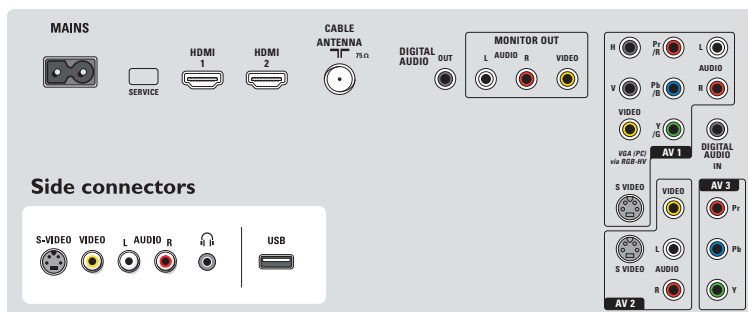

Multimedia Applications

- Digital Content Management: Digital Media Reader
- Multimedia connections: USB
- Playback Formats: MP3, Slideshow files (.alb), JPEG Still pictures

Tuner/Reception/Transmission

- Aerial Input: 75 ohm F-type
- TV system: ATSC, NTSC
- Video Playback: NTSC
- Cable: Unscrambled Digital Cable -QAM

Connectivity

- AV 1: (1, 2, 3Fh autoranging), Audio L/R in, Component Video in, CVBS in, RGB+H/V, YPbPr, Y/C
- AV 2: Audio L/R in, CVBS, Y/C
- AV 3: (1, 2, 3Fh autoranging), S/PDIF digital coaxial, YPbPr
- AV 4: HDMI
- AV 5: HDMI
- Front / Side connections: Audio L/R in, CVBS in, Headphone Out, S-video in, USB
- Other connections: S/PDIF in (coaxial), S/PDIF out (coaxial)

Power

- Ambient temperature: 5 °C to 40 °C
- Mains power: AC 110 - 120 V, 60 Hz
- Power consumption: 175 W
- Standby power consumption: 0.45W

Dimensions

- Set dimensions (W x H x D): 1105 x 610 x 97 mm
- Product weight: 24 kg
- Product weight (lb): 66.15

- Weight incl. Packaging: 32 kg
- VESA wall mount compatible: 800 x 400 mm

Accessories

- Included accessories: Table top stand, RF antenna cable

Rear connectors

Issue date 2012-01-20

Version: 5.0.7

12 NC: 8670 000 24252
UPC: 6 09585 11560 6

© 2012 Koninklijke Philips Electronics N.V.
All Rights reserved.

Specifications are subject to change without notice.
Trademarks are the property of Koninklijke Philips
Electronics N.V. or their respective owners.

www.philips.com