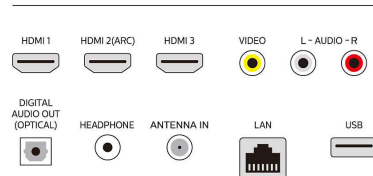

- Tuner bands: UHF, VHF
- Aerial input: 75 ohm F-type

Connectivity

- Number of HDMI connections: 3
- Wireless connection: Wireless LAN (802.11ac MIMO)
- Other connections: Ethernet, Headphone out, CVBS+Audio L/R in, Digital audio out (optical)
- HDMI features: 4K, Audio Return Channel (HDMI 2)
- EasyLink (HDMI-CEC): One touch play, Power status, System info (menu language), Remote control pass-through, System audio control, System standby
- HDCP2.3: Yes on all HDMI
- Bluetooth version: 5.0
- USB 2.0 inputs: 1

Accessories

- Included: Quick start guide, Remote control, Batteries for remote control, Tabletop stand, Screws

Smart TV Specifications

- OS: Android 11

Connections

Rear

Issue date 2023-12-15

© 2023 Koninklijke Philips N.V.
All Rights reserved.