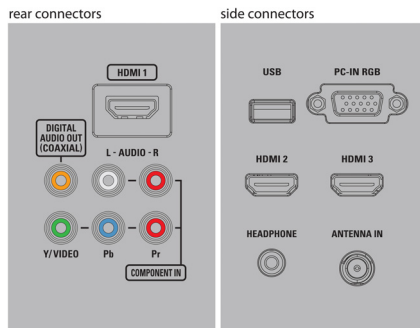

Connectivity

- AV 1: CVBS in, Shared audio L/R in
- AV 2: YPbPr, Shared audio L/R in
- HDMI 1: HDMI, Shared audio L/R in
- HDMI 2: HDMI, Shared audio L/R in
- HDMI 3: HDMI, Shared audio L/R in
- Audio Output - Digital: Coaxial (cinch)
- Other connections: Headphone out, PC-In VGA, Shared audio L/R in
- USB: USB
- EasyLink (HDMI-CEC): One touch play, Power status, System info (menu language), System audio control, System standby, Remote control pass-through

Power

- Mains power: 120V/60Hz
- Power consumption: 60 W
- Standby power consumption: < 0.5W
- Ambient temperature: 5°C to 40°C (41°F to 104°F)

Dimensions

- Set dimensions in inch (W x H x D): 35.91 x 21.34 x 2.62 inch
- Set dimensions with stand in inch (W x H x D): 35.91 x 23.52 x 8.66 inch
- Product weight (lb): 18.96
- Product weight (+stand) (lb): 22.05 lb

- Box dimensions in inch (W x H x D): 42.32 x 25.00 x 4.69 inch
- Weight incl. Packaging (lb): 27.12
- VESA wall mount compatible: 300 x 300 mm

Accessories

- Included accessories: Table top stand, Quick start guide, User Manual, Registration card, Remote Control, Batteries for remote control