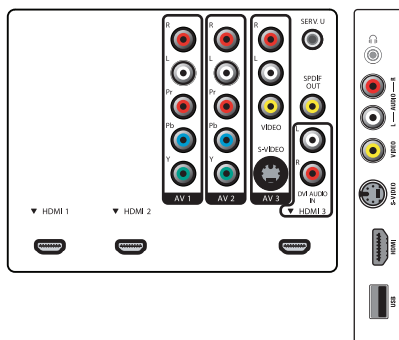

- Remote Control: TV
- Screen Format Adjustments: 4:3, Auto Format, Movie expand 14:9, Movie expand 16:9, Super Zoom, Widescreen, unscanned (1080p dot by dot)

Multimedia Applications

- Multimedia connections: USB memory class device
- Playback Formats: MP3, JPEG Still pictures
- Playback enhancement: Picture slideshow

Tuner/Reception/Transmission

- Aerial Input: 75 ohm F-type
- TV system: ATSC, NTSC
- Video Playback: NTSC
- Cable: Unscrambled Digital Cable -QAM
- Tuner bands: Hyperband, S-Channel, UHF, VHF

Connectivity

- AV 1: Audio L/R in, YPbPr
- AV 2: Audio L/R in, YPbPr
- AV 3: Audio L/R in, CVBS in, S-Video in
- HDMI 1: HDMI v1.3
- HDMI 2: HDMI v1.3
- HDMI 3: Analog audio L/R in, HDMI v1.3
- EasyLink (HDMI-CEC): One touch play, Power status, System info (menu language), System standby
- Front / Side connections: HDMI, S-video in, CVBS in, Audio L/R in, Headphone Out, USB
- Audio Output - Digital: Coaxial (cinch)

Power

- Ambient temperature: 5 °C to 40 °C
- Mains power: 110-240V, 50-60Hz
- Power consumption: 340 W
- Standby power consumption: < 1 W

Dimensions

- Set dimensions in inch (W x H x D): 50.75 x 32.48 x 4.57 inch
- Set dimensions with stand in inch (W x H x D): 50.75 x 34.65 x 12.80 inch
- Weight incl. Packaging (lb): 111.22
- Product weight (lb): 100.97 (with stand), 85.10 (without stand)
- Box dimensions in inch (W x H x D): 56.02 x 36.10 x 15.91 inch
- VESA wall mount compatible: 400 x 400 mm

Issue date 2012-01-20

Version: 2.0.4

12 NC: 8670 000 47384
UPC: 6 09585 16229 7

© 2012 Koninklijke Philips Electronics N.V.
All Rights reserved.

Specifications are subject to change without notice.
Trademarks are the property of Koninklijke Philips Electronics N.V. or their respective owners.

www.philips.com

Accessories

- Included accessories: Table top stand, Power cord, Quick start guide, User Manual, Registration card, Remote Control