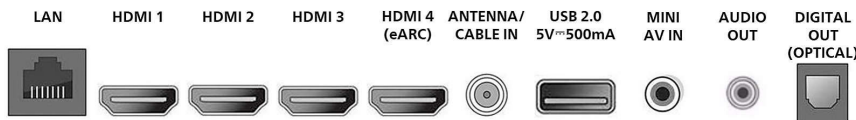

Tuner/Reception/Transmission

- Aerial Input: 75 ohm F-type
- TV system: ATSC, NTSC
- Video Playback: NTSC
- Tuner bands: UHF, VHF

Connectivity

- Number of HDMI connections: 4
- Wireless connection: Wireless LAN (802.11ac)
- Other connections: Headphone out, Ethernet, Wireless LAN 802.11ac, CVBS+Audio L/R in, Digital audio out (optical)
- HDMI features: Audio Return Channel (ARC)
- EasyLink (HDMI-CEC): One touch play, Power status, System info (menu language), System audio control, System standby
- Audio Output - Digital: Optical (TOSLINK)
- USB: USB 2.0
- Number of USB 2.0: 1

Power

- Power consumption: 140 W
- Standby power consumption: < 0.5 W
- Ambient temperature: 5°C to 40°C (41°F to 104°F)
- Main power: 120V/60Hz

Dimensions

- Product weight (lb): 24.03 lb
- Box height (inch): 33.0 inch
- Box width (inch): 57.0 inch
- Box depth (inch): 6.5 inch
- Wall mount compatible: 300 x 300 mm
- Set Width (inch): 48.7 inch
- Set Height (inch): 28.3 inch
- Set Depth (inch): 3.7 inch
- Set width (with stand) (inch): 48.7 inch
- Set depth (with stand) (inch): 11.2 inch
- Set height (with stand) (inch): 30.9 inch
- Product weight (+stand) (lb): 24.47 lb
- Weight incl. Packaging (lb): 35.7
- Stand width (inch): 38.9 inch

Accessories

- Included: Batteries for remote control, Quick start guide, Remote control, Screws, Tabletop Stand, AV cable adaptor

Network Services

- TV Operating System: Roku OS

Issue date 2023-12-15

Version: 5.0.1

UPC: 6 09585 25545 6

© 2023 Koninklijke Philips N.V.
All Rights reserved.

Specifications are subject to change without notice.
Trademarks are the property of Koninklijke Philips N.V.
or their respective owners.

www.philips.com

* Roku, Roku TV, the Roku logo, and the purple d-pad design are trademarks of Roku, Inc. All other trademarks and logos herein are the property of their respective owners.

* Google and Google Home are trademarks of Google LLC. Third party features and services may be subject to change or removal without notice.

* Apple, Apple Home, AirPlay, HomeKit and Siri are trademarks of Apple Inc., registered in the U.S. and other countries and regions. This Philips Roku TV is compatible with AirPlay 2 and HomeKit, and requires iOS 12.3 or later or macOS 10.14.5 or later.

* Content resolution is based on TV compatibility and may vary by channel. Channels are subject to change, vary by region, and may require payment. Roku search does not work with all channels.

* Payment required for some channels and content. Channels can change and vary by region.