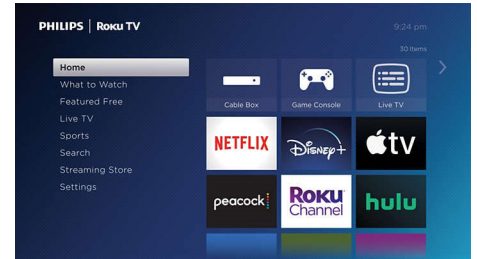

Simple home screen

Quickly access your cable box, satellite, HDTV antenna, and favorite streaming channels—all from your home screen.