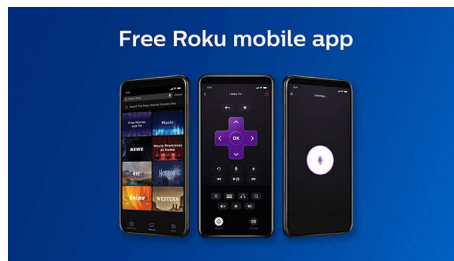

Simple home screen

Quickly access your cable box, satellite, HDTV antenna, and favorite streaming channels—all from your home screen.

4K Ultra HD with HDR10

Experience extraordinary picture quality with UHD resolution, combined with HDR for unbelievably colors.

500,000+ movies & TV episodes

Get more from your TV. Choose from a large selection of entertainment across popular streaming services.

Works with Apple AirPlay

Effortlessly stream videos, photos, music, and more from your Apple device to your TV with AirPlay.

Fast and easy search

Search by title, actor, or director to see where to stream your favorite shows for free or at the lowest price.

Free Roku mobile app

Use the Roku mobile app as an extra remote. Enjoy private listening, search with your voice or keyboard, and save shows for later.