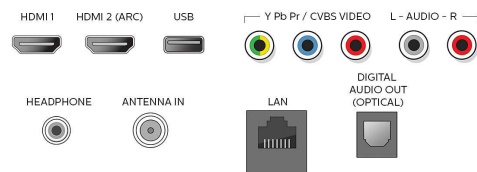

Multimedia Applications

- Multimedia connections: USB memory class device
- Playback Formats: JPEG Still pictures, MPEG1, MPEG2, H.264/MPEG-4 AVC, H.265/HEVC, MP3, AAC, WAVE, AC3, MPEG4

Tuner/Reception/Transmission

- Aerial Input: 75 ohm F-type
- TV system: ATSC, NTSC
- Video Playback: NTSC
- Tuner bands: UHF, VHF

Connectivity

- Other connections: Ethernet, Headphone out, Wireless LAN 802.11n
- EasyLink (HDMI-CEC): One touch play, Power status, System info (menu language), Remote control pass-through, System audio control, System standby
- Audio Output - Digital: Optical (TOSLINK)
- AV 1: CVBS/YPbPr, Shared audio L/R in
- USB: USB
- HDMI 1: HDMI, Shared audio L/R in
- HDMI 2: Shared audio L/R in, HDMI (Audio Return Channel)

Power

- Mains power: 120V/60Hz
- Power consumption: 50 W
- Standby power consumption: < 0.5 W
- Ambient temperature: 5°C to 40°C (41°F to 104°F)

Dimensions

- Product weight (lb): 9.8 lb
- Box height (inch): 19.5 inch
- Box width (inch): 32.8 inch
- Box depth (inch): 5.2 inch
- Wall mount compatible: 200 x 100 mm
- Set Width (inch): 28.8 inch
- Set Height (inch): 17.5 inch
- Set Depth (inch): 3.4 inch
- Set width (with stand) (inch): 28.8 inch
- Set depth (with stand) (inch): 7.3 inch
- Set height (with stand) (inch): 18.7 inch
- Product weight (+stand) (lb): 10.0 lb
- Weight incl. Packaging (lb): 12.5 lb

Connections

Rear

Issue date 2023-12-11

Version: 3.0.1

UPC: 6 09585 25061 1

© 2023 Koninklijke Philips N.V.
All Rights reserved.

Specifications are subject to change without notice.
Trademarks are the property of Koninklijke Philips N.V.
or their respective owners.

www.philips.com