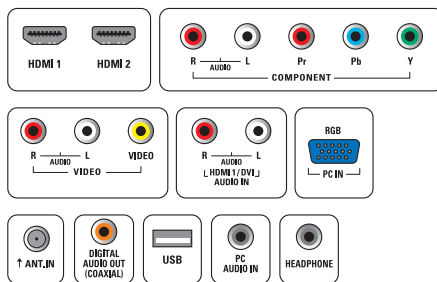

Dolby Digital output for connection to a home theatre system

2 HDMI inputs with EasyLink

EasyLink uses the HDMI CEC industry standard protocol to share functionality between connected devices and the TV. With Easylink only one remote control is needed to operate main functionalities on your TV and connected devices. HDMI makes an uncompressed digital RGB connection from the source to the screen for the ultimate picture quality. HDMI uses HDCP copy protection. With 1 HDMI input on the back and 1 HDMI on the side of the TV you can connect multiple HD sources, for instance an HD settop box, a Blu-ray player, and Game Console or Digital Camcorder.

Connectivity

- AV 1: Audio L/R in, YPbPr
- AV 2: Audio L/R in, CVBS in
- HDMI 1: Analog audio L/R in, HDMI
- HDMI 2: HDMI
- Audio Output - Digital: Coaxial (cinch)
- Other connections: PC Audio in, PC-In VGA, Headphone out
- USB: USB
- EasyLink (HDMI-CEC): One touch play, Power status, System info (menu language), System audio control, System standby

Power

- Mains power: 120V/60Hz
- Power consumption: 40 W
- Standby power consumption: < 0.15 W
- Ambient temperature: 5°C to 35°C (41°F to 95°F)

Dimensions

- Set dimensions in inch (W x H x D):
18.32 x 11.24 x 1.93 inch
- Set dimensions with stand in inch (W x H x D):
18.32 x 13.01 x 7.09 inch
- Product weight (lb): 7.72
- Product weight (+stand) (lb): 9.26 lb
- Box dimensions in inch (W x H x D):
23.86 x 17.80 x 10.67 inch

- Weight incl. Packaging (lb): 13.23
- VESA wall mount compatible: 100 x 100 mm

Accessories

- Included accessories: Table top stand, Power cord, Quick start guide, User Manual, Registration card, Remote Control, Batteries for remote control