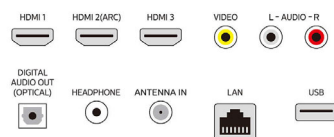

Connectivity

- Number of HDMI connections: 3
- Wireless connection: Wireless LAN (802.11ac MIMO)
- Other connections: Ethernet, Headphone out, CVBS+Audio L/R in, Digital audio out (optical)
- HDMI features: 4K, Audio Return Channel (HDMI 2)
- EasyLink (HDMI-CEC): One touch play, Power status, System info (menu language), Remote control pass-through, System audio control, System standby
- HDCP2.3: Yes on all HDMI
- Bluetooth version: 5.0
- Number of USBs: 1

Power

- Mains power: 120V/60Hz
- Power consumption: 139 W
- Standby power consumption: < 0.5W
- Ambient temperature: 5°C to 40°C (41°F to 104°F)

Dimensions

- Product weight (lb): 22.93 lb
- Box height (inch): 33.3 inch
- Box width (inch): 55.9 inch
- Box depth (inch): 6 inch
- Wall mount compatible: 300 x 300 mm
- Set Width (inch): 48.5 inch
- Set Height (inch): 28.1 inch
- Set Depth (inch): 3.4 inch
- Set width (with stand) (inch): 48.5 inch
- Set depth (with stand) (inch): 11 inch
- Set height (with stand) (inch): 30.1 inch
- Product weight (+stand) (lb): 23.37 lb

- Weight incl. Packaging (lb): 34.17
- Stand width (inch): 42.9 inch

Accessories

- Included accessories: Quick start guide, Caution sheet, Safety warranty sheet, Remote Control, Batteries for remote control, Screws, Table top stand
- Power cord: 59 inch

Android TV Services

- OS: Android Pie

Connections

Rear

Issue date 2023-12-12

Version: 2.0.1

UPC: 6 09585 25486 2

© 2023 Koninklijke Philips N.V.
All Rights reserved.

Specifications are subject to change without notice.
Trademarks are the property of Koninklijke Philips N.V.
or their respective owners.

www.philips.com

* Netflix streaming membership required. See www.netflix.com/TermsOfUse

* 2 requires compatible smart home products

* USB recording for digital channels only, recordings may be limited by broadcast copy protection. Country and channel restrictions may apply.

* USB multimedia playback requires third-party app installation. Please visit the Google Play Store for more details, including app availability for your country.

* Google, Android TV, Chromecast built-in and other marks are trademarks of Google LLC