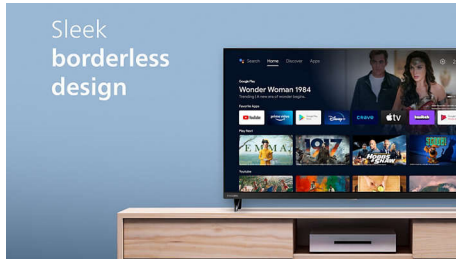

7400 series Borderless design Android TV
55" Android TV 4K UHD 2160p, Chromecast, Built-in Google Assistant

55PUL7472/F7

Highlights

Borderless Attractive Design

With an elegant open stand and 3-sided bezel-less display, enhance the look of any room with this sleek TV.