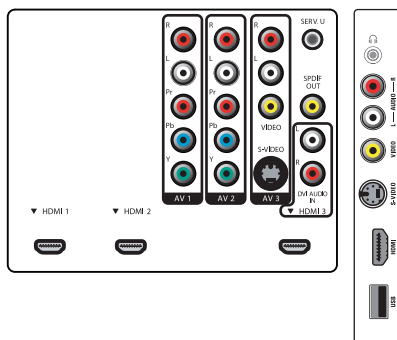

- AV 1: Audio L/R in, YPbPr
- AV 2: Audio L/R in, YPbPr
- AV 3: Audio L/R in, CVBS in, S-Video in
- HDMI 1: HDMI v1.3
- HDMI 2: HDMI v1.3
- HDMI 3: Analog audio L/R in, HDMI v1.3
- EasyLink (HDMI-CEC): One touch play, Power status, System info (menu language), System standby
- Front / Side connections: HDMI, S-video in, CVBS in, Audio L/R in, Headphone Out, USB
- Audio Output - Digital: Coaxial (cinch)

Power

- Ambient temperature: 5 °C to 40 °C
- Mains power: 110-240V, 50-60Hz
- Power consumption: 125 W
- Standby power consumption: < 1 W

Dimensions

- Set dimensions in inch (W x H x D):
32.24 x 20.39 x 3.62 inch
- Set dimensions with stand in inch (W x H x D):
32.24 x 22.80 x 8.66 inch
- Weight incl. Packaging (lb): 40.45
- Product weight (lb): 33.62 (with stand), 27.01 (without stand)
- Box dimensions in inch (W x H x D):
36.14 x 24.76 x 10.04 inch
- VESA wall mount compatible: adjustable 300x300

Accessories

- Included accessories: Tabletop swivel stand, Power

cord, Quick start guide, User Manual, Registration card, Remote Control

Issue date 2012-01-20

Version: 4.0.5

12 NC: 8670 000 47388
UPC: 6 09585 16241 9