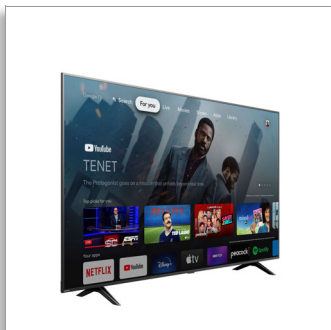

Philips Google TV
7000 series 4K Ultra HD
LED Google TV

75" Google TV
4K UHD 2160p
Chromecast Built-in
Google Assistant Built-in

75PUL7552

Watch what you love, control it with your voice.

4K Ultra HD Google TV

Enjoy the beauty of 4K Ultra HD

- Sleek European design
- Ultra HD HDR10 — See more of that the director intended

PHILIPS

 Google TV

7000 series 4K Ultra HD LED Google TV
75" Google TV 4K UHD 2160p, Chromecast Built-in, Google Assistant Built-in

Specifications

Picture/Display

- Aspect ratio: Widescreen(16:9)
- Contrast ratio (typical): 1000:1
- Response time (typical): 9.5 ms
- Diagonal screen size (inch): 75 inch
- Diagonal screen size (metric): 190.5 cm
- Backlight: LED
- Panel resolution: 3840x2160p
- Picture enhancement: Digital Noise Reduction, MPEG artifact reduction, Dynamic contrast, Film mode, Blue stretch, Game Mode, Custom Color management, HDR10, HLG, 120 PMR
- Visible screen diagonal (inch): 74.5 inch
- Display screen type: LCD UltraHD Display
- Viewing angle: 178° (H) / 178° (V)