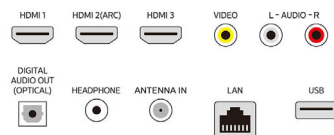

- TV system: ATSC, NTSC
- Video Playback: ATSC, NTSC
- Tuner bands: UHF, VHF
- Aerial input: 75 ohm F-type

Connectivity

- Number of HDMI connections: 3
- Wireless connection: Wireless LAN (802.11ac MIMO)
- Other connections: Ethernet, Headphone out, CVBS+Audio L/R in, Digital audio out (optical)
- HDMI features: 4K, Audio Return Channel (HDMI 2)
- EasyLink (HDMI-CEC): One touch play, Power status, System info (menu language), Remote control pass-through, System audio control, System standby
- HDCP2.3: Yes on all HDMI
- Bluetooth version: 5.0
- USB 2.0 inputs: 1

Power

- Power consumption: 206 W
- Standby power consumption: < 0.5W
- Ambient temperature: 5°C to 40°C (41°F to 104°F)
- Main power: 120V/60Hz

Dimensions

- Box height (inch): 45.3 inch
- Box width (inch): 73.8 inch
- Box depth (inch): 8.9 inch
- Wall mount compatible: 400 x 200 mm
- Product weight: 55.34 lb
- Weight incl. packaging: 85.32 lb
- Set Width (inch): 65.9 inch
- Set Height (inch): 37.6 inch
- Set Depth (inch): 3.0 inch
- Set width (with stand) (inch): 65.9 inch
- Set depth (with stand) (inch): 13.0 inch
- Set height (with stand) (inch): 40.4 inch
- Product weight with stand: 56.44 lb
- Stand width: 56.4 inch

Accessories

- Included: Quick start guide, Remote control, Batteries for remote control, Tabletop stand,

Screws

Smart TV Specifications

- OS: Android 11
- Pre-installed apps: Netflix, YouTube, Discovery+, Tubi TV, Prime video

Connections

Rear

Issue date 2023-12-15

© 2023 Koninklijke Philips N.V.
All Rights reserved.

Version: 9.9.1

Specifications are subject to change without notice.
Trademarks are the property of Koninklijke Philips N.V.
or their respective owners.

UPC: 6 09585 25505 0

www.philips.com

* Google TV is the name of this device's software experience and a trademark of Google LLC. Google, Google Play, YouTube, and Chromecast built-in are trademarks of Google LLC.

* Use of this TV requires consent to Google Terms of Service and Privacy Policy.

* Requires compatible smart home products.
* Casting optimized for selected services only.

* Netflix streaming membership required. See www.netflix.com/TermsOfUse

* USB recording for digital channels only, recordings may be limited by broadcast copy protection. Country and channel restrictions may apply.

* USB multimedia playback requires third-party app installation. Please visit the Google Play Store for more details, including app availability for your country.

* Features and specifications are subject to change without notice