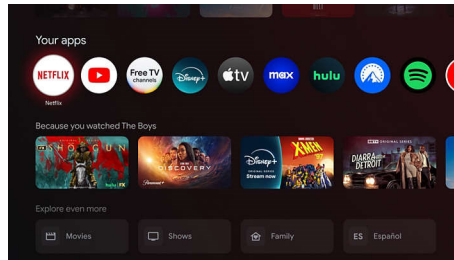

Personalized recommendations

Easily discover new things to watch across your favorite apps with recommendations based on your interests.