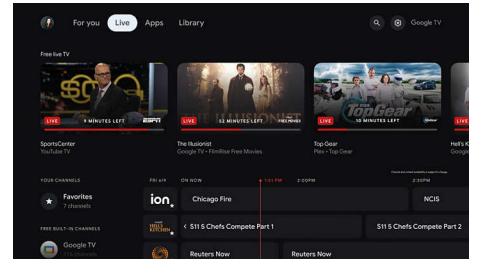

75PUL7552/F7

Highlights

Entertainment you love

Google TV brings together movies, shows, live TV and more from across apps and subscriptions and organizes them for you.

Search, discover and control

Use your voice to find movies, control your TV, and control smart home devices. Press the Google Assistant button on your remote.

Live TV / Free Content

From breaking news to the season finale, tune into the Live TV tab to browse through live channels with just a click.

Perfect picture

Experience extraordinary picture quality with UHD resolution and 120 PMR, combined with HDR for unbelievably colors.