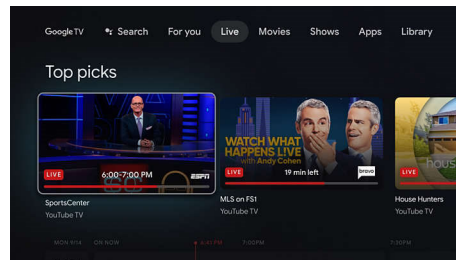

Popular apps

Google Play is your entertainment unbound. Download all your favorite apps, movies, TV shows, and games all in one place.

Perfect picture

Experience extraordinary picture quality with UHD resolution and 120 PMR, combined with HDR for unbelievably colors.

Live TV / Free Content

From breaking news to the season finale, tune into the Live TV tab to browse through live channels with just a click.

Cast to your TV

With Chromecast built-in, easily cast movies, shows, photos, and more from your mobile device to your TV.