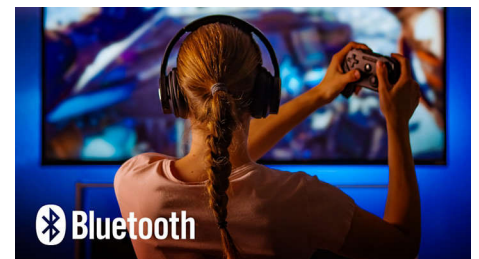

Connect with Bluetooth

Wirelessly connect your headphones, game controller, remote, sound bar and more with Bluetooth built in.