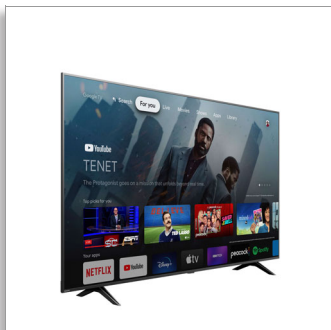

Philips Google TV
7000 series 4K Ultra HD
LED Google TV

75" Google TV

4K UHD 2160p
Chromecast Built-in
Google Assistant Built-in

75PUL7552

Watch what you love, control it with your voice.

4K Ultra HD Google TV

- Sleek European design
- Ultra HD HDR10 — See more of that the director intended

PHILIPS

 Google TV

7000 series 4K Ultra HD LED Google TV
75" Google TV 4K UHD 2160p, Chromecast Built-in, Google Assistant Built-in