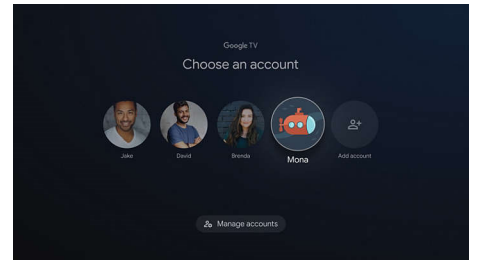

75PUL7552/F7

Highlights

Entertainment you love

Google TV brings together movies, shows, live TV and more from across apps and subscriptions and organizes them for you.

Search, discover and control

Use your voice to find movies, control your TV, and control smart home devices. Press the Google Assistant button on your remote.

Live TV / Free Content

From breaking news to the season finale, tune into the Live TV tab to browse through live channels with just a click.

Perfect picture

Experience extraordinary picture quality with UHD resolution and 120 PMR, combined with HDR for unbelievably colors.

Personalized recommendations

Easily discover new things to watch across your favorite apps with recommendations based on your interests.

Personalized Profiles

With a personalized profile, you'll get TV show and movie recommendations just for you. TV for the whole family.