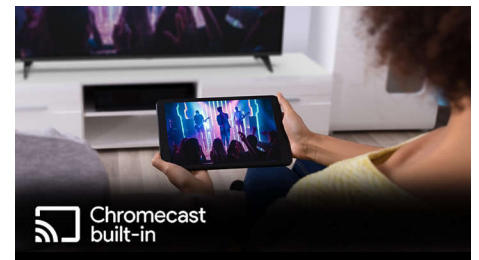

Popular apps

Google Play is your entertainment unbound. Download all your favorite apps, movies, TV shows, and games all in one place.

Perfect picture

Experience extraordinary picture quality with UHD resolution and 120 PMR, combined with HDR for unbelievably colors.

Live TV / Free Content

From breaking news to the season finale, tune into the Live TV tab to browse through live channels with just a click.

Cast to your TV

With Chromecast built-in, easily cast movies, shows, photos, and more from your mobile device to your TV.