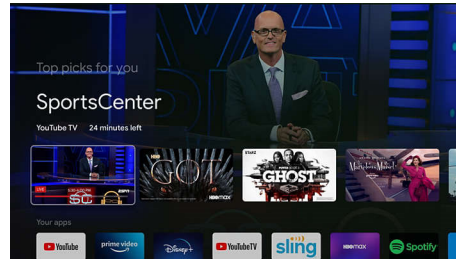

75PUL7552/F7

Highlights

Entertainment you love

Google TV brings together movies, shows, live TV and more from across apps and subscriptions and organizes them for you.

Personalized recommendations

Easily discover new things to watch across your favorite apps with recommendations based on your interests.

Popular apps

Google Play is your entertainment unbound. Download all your favorite apps, movies, TV shows, and games all in one place.

Perfect picture

Experience extraordinary picture quality with UHD resolution and 120 PMR, combined with HDR for unbelievably colors.

Live TV / Free Content

From breaking news to the season finale, tune into the Live TV tab to browse through live channels with just a click.

Cast to your TV

With Chromecast built-in, easily cast movies, shows, photos, and more from your mobile device to your TV.