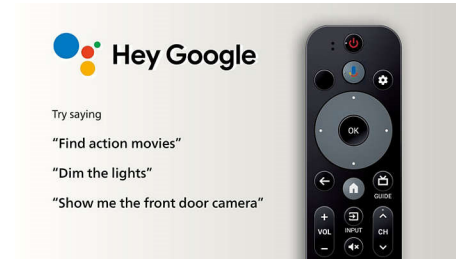

43PUL7672/F7

Highlights

Entertainment you love

Google TV brings together movies, shows, live TV and more from across apps and subscriptions and organizes them for you.

Search, discover and control

Use your voice to find movies, control your TV, and control smart home devices. Press the Google Assistant button on your remote.

Borderless attractive design

With an elegant open stand and 3-sided bezel-less display, enhance the look of any room with this sleek TV.

Personalized Profiles

With a personalized profile, you'll get TV show and movie recommendations just for you. TV for the whole family.