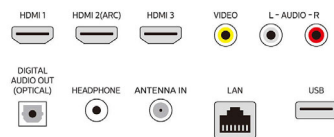

- TV system: ATSC, NTSC
- Video Playback: ATSC, NTSC
- Tuner bands: UHF, VHF
- Aerial input: 75 ohm F-type

Connectivity

- Number of HDMI connections: 3
- Wireless connection: Wireless LAN (802.11ac MIMO)
- Other connections: Ethernet, Headphone out, CVBS+Audio L/R in, Digital audio out (optical)
- HDMI features: 4K, Audio Return Channel (HDMI 2)
- EasyLink (HDMI-CEC): One touch play, Power status, System info (menu language), Remote control pass-through, System audio control, System standby
- HDCP2.3: Yes on all HDMI
- Bluetooth version: 5.0
- USB 2.0 inputs: 1

Power

- Power consumption: 95 W
- Standby power consumption: < 0.5W
- Ambient temperature: 5°C to 40°C (41°F to 104°F)
- Main power: 120V/60Hz

Dimensions

- Box height (inch): 25.4 inch
- Box width (inch): 42.1 inch
- Box depth (inch): 5.5 inch
- Wall mount compatible: 300 x 200 mm
- Product weight: 14.77 lb
- Weight incl. packaging: 21.38 lb
- Set Width (inch): 37.9 inch
- Set Height (inch): 22.1 inch
- Set Depth (inch): 3.0 inch
- Set width (with stand) (inch): 37.9 inch
- Set depth (with stand) (inch): 9.8 inch
- Set height (with stand) (inch): 23.9 inch
- Product weight with stand: 14.99 lb
- Stand width: 30.7 inch

Accessories

- Included: Quick start guide, Remote control, Batteries for remote control, Tabletop stand,

Screws

Smart TV Specifications

- OS: Android 11
- Pre-installed apps: Netflix, YouTube, Discovery+, Tubi TV, Prime video

Connections

Rear

Issue date 2024-08-16

Version: 9.9.2

UPC: 6 09585 25453 4

© 2024 Koninklijke Philips N.V.
All Rights reserved.

Specifications are subject to change without notice.
Trademarks are the property of Koninklijke Philips N.V.
or their respective owners.

www.philips.com

* Google TV is the name of this device's software experience and a trademark of Google LLC. Google, Google Play, Youtube, YouTube Music, and other marks are trademarks of Google LLC.
* Use of this TV requires consent to Google Terms of Service and Privacy Policy.
* Requires compatible smart home products.
* Casting optimized for selected services only.
* Netflix streaming membership required. 4K Ultra HD availability subject to your Netflix subscription plan, Internet service, device capabilities, and content availability www.netflix.com/TermsOfUse
* USB recording for digital channels only, recordings may be limited by broadcast copy protection. Country and channel restrictions may apply.
* USB multimedia playback requires third-party app installation. Please visit the Google Play Store for more details, including app availability for your country.
* Features and specifications are subject to change without notice