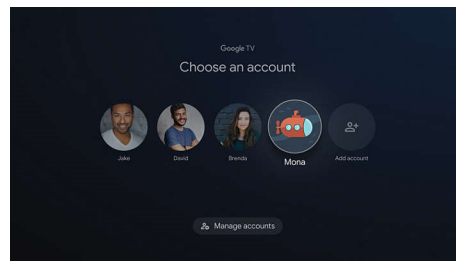

43PUL7672/F7

Highlights

Entertainment you love

Google TV brings together movies, shows, live TV and more from across apps and subscriptions and organizes them for you.

Search, discover and control

Use your voice to find movies, control your TV, and control smart home devices. Press the Google Assistant button on your remote.

Popular apps

Google Play is your entertainment unbound. Download all your favorite apps, movies, TV shows, and games all in one place.

Perfect picture

Experience extraordinary picture quality with UHD resolution and 120 PMR, combined with HDR for unbelievably colors.

Personalized recommendations

Easily discover new things to watch across your favorite apps with recommendations based on your interests.

Cast to your TV

With Google Cast built-in, easily cast movies, shows, photos, and more from your mobile device to your TV.

Borderless attractive design

With an elegant open stand and 3-sided bezel-less display, enhance the look of any room with this sleek TV.

Personalized Profiles

With a personalized profile, you'll get TV show and movie recommendations just for you. TV for the whole family.