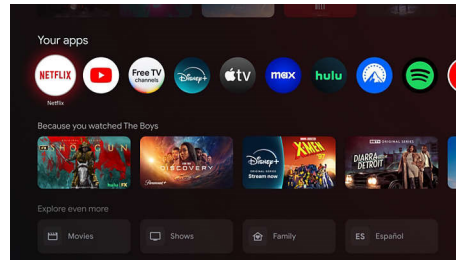

43PUL7672/F7

Highlights

Entertainment you love

Google TV brings together movies, shows, live TV and more from across apps and subscriptions and organizes them for you.

Search, discover and control

Use your voice to find movies, control your TV, and control smart home devices. Press the Google Assistant button on your remote.

Popular apps

Google Play is your entertainment unbound. Download all your favorite apps, movies, TV shows, and games all in one place.

Perfect picture

Experience extraordinary picture quality with UHD resolution and 120 PMR, combined with HDR for unbelievably colors.

Personalized recommendations

Easily discover new things to watch across your favorite apps with recommendations based on your interests.

Cast to your TV

With Google Cast built-in, easily cast movies, shows, photos, and more from your mobile device to your TV.