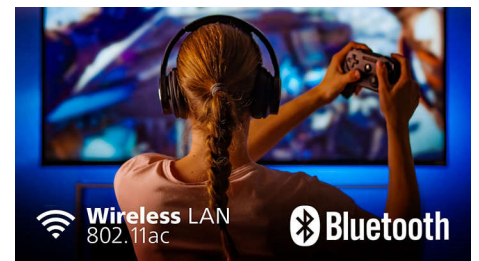

Connectivity for all your needs

Wireless and Bluetooth enabled. 802.11 AC for fast wireless streaming and BT for easy connection to Headphones, soundbars, and other immersive peripherals.