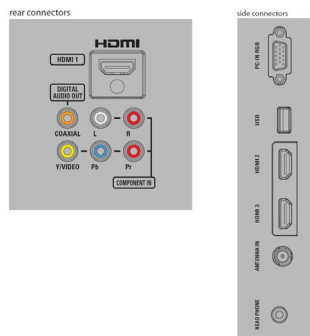

Multimedia Applications

- Multimedia connections: USB memory class device
- Playback Formats: JPEG Still pictures, Motion JPEG 320x240 30fps, PCM

Tuner/Reception/Transmission

- Aerial Input: 75 ohm F-type
- TV system: ATSC, NTSC
- Video Playback: NTSC
- Tuner bands: UHF, VHF

Connectivity

- AV 1: CVBS in, Shared audio L/R in
- AV 2: YPbPr, Shared audio L/R in
- HDMI 1: HDMI, Shared audio L/R in
- HDMI 2: HDMI, Shared audio L/R in
- HDMI 3: HDMI, Shared audio L/R in
- EasyLink (HDMI-CEC): One touch play, Power status, System info (menu language), System audio control, System standby
- Audio Output - Digital: Coaxial (cinch)
- Other connections: Headphone out, PC-In VGA, Shared audio L/R in
- USB: USB

Power

- Mains power: 120V/60Hz
- Standby power consumption: < 0.5W
- Power consumption: 238 W
- Ambient temperature: 5°C to 40°C (41°F to 104°F)

Dimensions

- Set dimensions in inch (W x H x D):
  46.3 x 28.11 x 4.53 inch
- Set dimensions with stand in inch (W x H x D):

- 46.3 x 30.31 x 10.63 inch
- Box dimensions in inch (W x H x D):
  56.14 x 32.13 x 8.94 inch
- Product weight (lb): 44.53
- Product weight (+stand) (lb): 47.62 lb
- Weight incl. Packaging (lb): 58.20 lb
- VESA wall mount compatible: 400 x 400 mm

Accessories

- Included accessories: Table top stand, Quick start guide, User Manual, Registration card, Remote Control, Batteries for remote control, Cable management, Power cord

Issue date 2014-03-14

Version: 5.1.2

12 NC: 8670 000 87436
UPC: 6 09585 22351 6

© 2014 Koninklijke Philips N.V.
All Rights reserved.

Specifications are subject to change without notice.
Trademarks are the property of Koninklijke Philips N.V.
or their respective owners.

www.philips.com