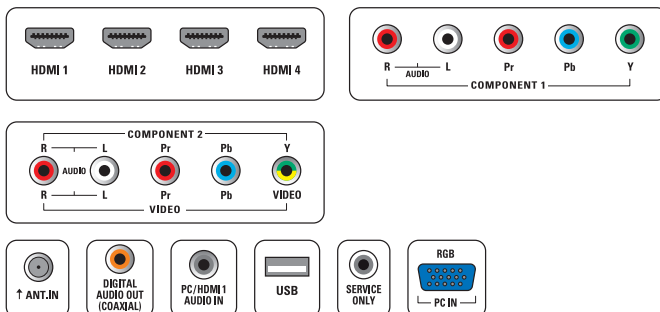

- Child Protection: Child Lock+Parental Control
- Clock: On main display, Sleep Timer

- Ease of Installation: Autostore
- Ease of Use: 4 favorite lists, Auto Volume Leveller (AVL), Channel list, Settings assistant Wizard, Side Control
- Remote Control: TV
- Screen Format Adjustments: 4:3, Movie expand 14:9, Movie expand 16:9, Automatic, Super Zoom, Widescreen, unscaled (1080p dot by dot)

Multimedia Applications

- Multimedia connections: USB memory class device
- Playback Formats: MP3, JPEG Still pictures

Tuner/Reception/Transmission

- Aerial Input: 75 ohm F-type
- TV system: ATSC, NTSC
- Video Playback: NTSC
- Tuner bands: UHF, VHF

Connectivity

- AV 1: Audio L/R in, YPbPr
- AV 2: Audio L/R in, CVBS in, YPbPr
- Audio Output - Digital: Coaxial (cinch)
- HDMI 1: HDMI
- HDMI 2: HDMI
- HDMI 3: HDMI
- HDMI 4: HDMI
- Other connections: PC-In VGA, Service connector, PC Audio in
- USB: USB
- EasyLink (HDMI-CEC): One touch play, Power status, System info (menu language), Remote control pass-through, System audio control, System standby

Power

- Ambient temperature: 5°C to 35°C (41°F to 95°F)
- Mains power: 120V/60Hz
- Power consumption: 305 W
- Standby power consumption: < 0.1 W

Dimensions

- Set dimensions in inch (W x H x D): 52.28 x 32.08 x 3.46 inch
- Set dimensions with stand in inch (W x H x D): 52.28 x 34.37 x 13.39 inch
- Product weight (lb): 61.73
- Product weight (+stand) (lb): 72.75 lb
- Box dimensions in inch (W x H x D):

- 58.90 x 39.37 x 17.72 inch
- Weight incl. Packaging (lb): 83.78
- VESA wall mount compatible: 400 x 400 mm

Accessories

- Included accessories: Tabletop swivel stand, Power cord, Quick start guide, User Manual, Registration card, Warranty certificate, Remote Control, Batteries for remote control

Issue date 2014-03-14

Version: 2.1.1

12 NC: 8670 000 60517
UPC: 6 09585 18621 7

© 2014 Koninklijke Philips N.V.
All Rights reserved.

Specifications are subject to change without notice.
Trademarks are the property of Koninklijke Philips N.V.
or their respective owners.

www.philips.com