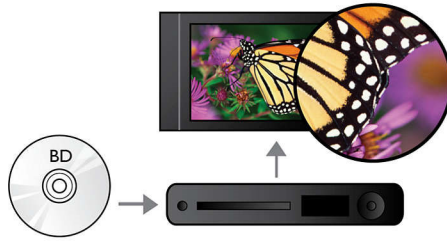

PHILIPS

Highlights

1080p at 24 fps

Bring true cinema experience into your living room with 24 frames-per-second video. Original films are all recorded at this frame rate, providing an ambience and image texture that is so unique. Philips Blu-ray Disc players are equipped to bring you 24fps directly from Blu-ray Discs - thus giving you sensational cinema-like high definition images that will astound you.

BD-Live (Profile 2.0)

BD-Live opens up your world of high definition even further. Receive up-to-date content just by connecting your Blu-ray Disc player to the internet. Exciting new things like exclusive downloadable content, live events, live chats, gaming and on-line shopping all await you. Ride the high definition wave with Blu-ray Disc playback and BD-Live

Blu-ray Disc playback

Blu-ray Discs have the capacity to carry high definition data, along with pictures in the 1920 x 1080 resolution that defines full high definition images. Scenes come to life as details leap at you, movements smoothen and images turn crystal clear. Blu-ray also delivers uncompressed surround sound - so your audio experience becomes unbelievably real. The high storage capacity of Blu-ray Discs also allow a host of interactive possibilities to be built in. Seamless navigation during playback and other exciting features like pop-up menus bring a whole new dimension to home entertainment.

Specifications

Picture/Display

- Picture enhancement: High Def (720p, 1080i, 1080p), Progressive scan

Sound

- Sound System: Dolby Digital Plus, Dolby Prologic II, Dolby True HD, DTS-HD Master Audio Essential
- Equalizer settings: Action, Classic, Concert, Drama, Gaming, Lounge, Rock, Sports
- Total Power (RMS): 1000 W