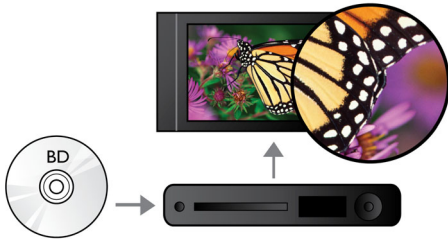

PHILIPS

Blu-ray Disc/ DVD player
DVD video upscaling CinemaPerfect HD

Highlights

Enjoy movies and music

Enjoy all your movies and music from CD and DVD

Blu-ray Disc playback

Blu-ray Discs have the capacity to carry high definition data, along with pictures in the 1920 x 1080 resolution that defines full high definition images. Scenes come to life as details leap at you, movements smoothen and images turn crystal clear. Blu-ray also delivers uncompressed surround sound - so your audio experience becomes unbelievably real. The high storage capacity of Blu-ray Discs also allow a host of interactive possibilities to be built in. Seamless navigation during playback and other exciting features like pop-up menus bring a whole new dimension to home entertainment.

Dolby TrueHD

Dolby TrueHD deliver the finest sound from your Blu-ray Discs. Audio reproduced is virtually indistinguishable from the studio master, so you hear what the creators intended for you to hear. Dolby TrueHD complete your high definition entertainment experience.

DVD video upscaling

HDMI 1080p upscaling delivers images that are crystal clear. DVD movies in standard definition can now be enjoyed in high definition resolution - ensuring more details and more true-to-life pictures. Progressive Scan (represented by "p" in "1080p") eliminates the line structure prevalent on TV screens, again ensuring relentlessly sharp images. To top it off, HDMI makes a direct digital connection that can carry uncompressed digital

Specifications

Picture/Display

- Aspect ratio: 16:9, 4:3
- Picture enhancement: High Def (720p, 1080i, 1080p), Progressive scan, Video upscaling

Sound

- Sound Enhancement: Night Mode
- Sound System: Dolby Digital Plus, Dolby True HD, DTS 2.0 + Digital out