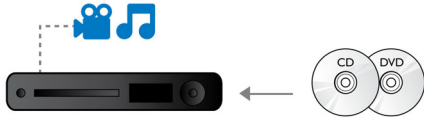

PHILIPS

Blu-ray Disc/ DVD player
DVD video upscaling CinemaPerfect HD

Highlights

Enjoy movies and music

Enjoy all your movies and music from CD and DVD

Blu-ray Disc playback

Blu-ray Discs have the capacity to carry high definition data, along with pictures in the 1920 x 1080 resolution that defines full high definition images. Scenes come to life as details leap at you, movements smoothen and images turn crystal clear. Blu-ray also delivers uncompressed surround sound - so your audio experience becomes unbelievably real. The high storage capacity of Blu-ray Discs also allow a host of interactive possibilities to be built in. Seamless navigation during playback and other exciting features like pop-up menus bring a whole new dimension to home entertainment.