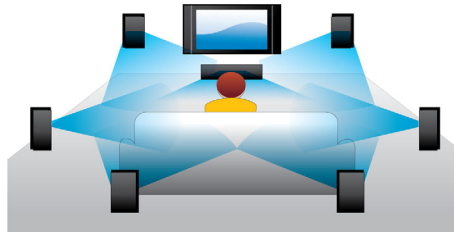

PHILIPS

Blu-ray Disc/ DVD player
DVD video upscaling CinemaPerfect HD

Highlights

Enjoy movies and music

Enjoy all your movies and music from CD and DVD

Blu-ray Disc playback

Blu-ray Discs have the capacity to carry high definition data, along with pictures in the 1920 x 1080 resolution that defines full high definition images. Scenes come to life as details leap at you, movements smoothen and images turn crystal clear. Blu-ray also delivers uncompressed surround sound - so your audio experience becomes unbelievably real. The high storage capacity of Blu-ray Discs also allow a host of interactive possibilities to be built in. Seamless navigation during playback and other exciting features like pop-up menus bring a whole new dimension to home entertainment.

Dolby TrueHD

Dolby TrueHD deliver the finest sound from your Blu-ray Discs. Audio reproduced is virtually indistinguishable from the studio master, so you hear what the creators intended for you to hear. Dolby TrueHD complete your high definition entertainment experience.

DVD video upscaling

HDMI 1080p upscaling delivers images that are crystal clear. DVD movies in standard definition can now be enjoyed in high definition resolution - ensuring more details and more true-to-life pictures. Progressive Scan (represented by "p" in "1080p") eliminates the line structure prevalent on TV screens, again ensuring relentlessly sharp images. To top it off, HDMI makes a direct digital connection that can carry uncompressed digital