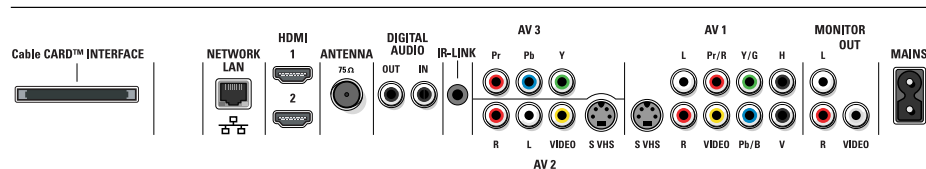

- AV 1: (1, 2, 3Fh autoranging), Audio L/R in, Component Video in, CVBS in, RGB+H/V, Y/C, YPbPr
- AV 2: Audio L/R in, CVBS, Y/C
- AV 3: (1, 2, 3Fh autoranging), S/PDIF digital coaxial, YPbPr
- AV 4: HDMI
- AV 5: HDMI
- Front / Side connections: Audio L/R in, CVBS in, Headphone Out, S-video in, 2x USB, Multi-slot memory card reader
- Other connections: Monitor out, CVBS, L/R (cinch), S/PDIF in (coaxial), S/PDIF out (coaxial), Cable Card Interface

Convenience

- Child Protection: Child Lock+Parental Control
- Clock: Smart Clock
- Ease of Installation: Automatic Tuning System (ATS), Autostore, PLL Digital Tuning, Plug & Play
- Ease of Use: Channel list, Delta Volume per preset, On Screen Display, Side Control, Smart Picture, Smart Sound
- Picture in Picture: HDMI-Component PIP
- Remote Control: Amp, CBL, DVD, DVD-R, Sat, STB (Set-Top Box), Universal and Learnable, VCR
- Remote control type: RC4318
- Screen Format Adjustments: 7 Widescreen Modes,

- Auto Format, Subtitle and Heading Shift
- Teletext: Closed Captioning Full Text

Accessories

- Included accessories: Motorised RC swivel stand

Dimensions

- Product dimension (WxDxH) inch: 48.8 x 26.8 x 4.1"
- Weight incl. Packaging (lb): tbc
- Product weight (lb): 77.2
- VESA wall mount compatible: 800 x 400 mm

Power

- Ambient temperature: 5 °C to 40 °C
- Mains power: AC 110 - 120 V +/- 10%
- Power consumption: 154 W
- Standby power consumption: <2W

Rear connectors

Side connectors

Issue date 2012-01-25

Version: 24.0.26

12 NC: 8670 000 21637
UPC: 0 37849 96260 2

© 2012 Koninklijke Philips Electronics N.V.
All Rights reserved.

Specifications are subject to change without notice.
Trademarks are the property of Koninklijke Philips Electronics N.V. or their respective owners.

www.philips.com