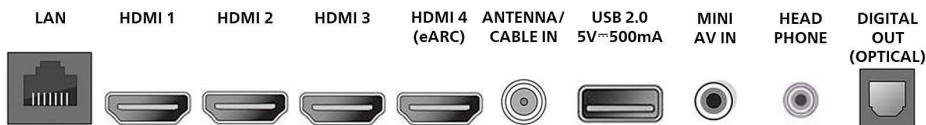

Multimedia Applications

- Multimedia connections: USB Storage Device
- Playback Formats: AAC (.MKV, .MP4, .MOV), AC3/EAC3 (.MKV, .MP4, .MOV, .AC3), GIF (non-animated), H.264/AVC (.MKV, .MP4, .MOV), JPG, MP3 (.MP3, .MKV), PCM (.WAV, .MKV, .MP4, .MOV), PNG, H.265/HEVC

Tuner/Reception/Transmission

- TV system: ATSC, NTSC
- Video Playback: NTSC
- Tuner bands: UHF, VHF
- Aerial input: 75 ohm F-type

Connectivity

- Wireless connection: Wireless LAN (802.11ac)
- HDMI features: 4K, eARC/ARC (HDMI 4)
- EasyLink (HDMI-CEC): One touch play, Power status, System info (menu language), System audio control, System standby
- USB 2.0 inputs: 1
- HDMI inputs: 4
- Other inputs: Ethernet, Digital audio out (optical), Headphone out, CVBS+Audio L/R in
- Audio Output - Digital: Optical (TOSLINK)

Power

- Power consumption: 140 W
- Standby power consumption: < 0.5 W
- Ambient temperature: 5°C to 40°C (41°F to 104°F)
- Main power: 120V/60Hz

Dimensions

- Wall mount compatible: 300 x 300 mm
- Set dimensions (W x H x D): 48.3 x 28.0 x 3.5 inch
- Product weight: 23.55 lb
- Set dimensions with stand (W x H x D): 48.3 x 30.6 x 11.2 inch
- Box dimensions (W x H x D): 53.1 x 33.0 x 5.7 inch
- Weight incl. packaging: 32.76 lb
- Product weight with stand: 23.94 lb
- Stand width: 39.13 inch

Accessories

- Included: Batteries for remote control, Quick start guide, Remote control, Screws, Tabletop stand

Network Services

- TV Operating System: Roku OS

Issue date 2024-01-04

© 2024 Koninklijke Philips N.V.
All Rights reserved.

Version: 6.6.1

Specifications are subject to change without notice.
Trademarks are the property of Koninklijke Philips N.V.
or their respective owners.

UPC: 6 09585 25597 5

www.philips.com

* Roku, Roku TV, the Roku logo, and the purple d-pad design are trademarks of Roku, Inc. All other trademarks and logos herein are the property of their respective owners.

* The terms HDMI and HDMI HighDefinition Multimedia Interface, and the HDMI Logo are trademarks or registered trademarks of HDMI Licensing Administrator, Inc. in the United States and other countries.

* Dolby, Dolby Audio, and the double-D symbol are registered trademarks of Dolby Laboratories Licensing Corporation.

* Apple, Apple Home, AirPlay, HomeKit and Siri are trademarks of Apple Inc., registered in the U.S. and other countries and regions. This Philips Roku TV is compatible with AirPlay 2 and HomeKit, and requires iOS 12.3 or later or macOS 10.14.5 or later.

* Google and Google Home are trademarks of Google LLC. Third party features and services may be subject to change or removal without notice.

* Content resolution is based on TV compatibility and may vary by channel. Channels are subject to change, vary by region, and may require payment. Roku search does not work with all channels.

* Payment required for some channels and content. Channels can change and vary by region.