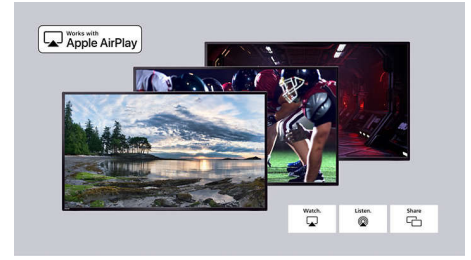

Works with Apple AirPlay

Effortlessly stream videos, photos, music, and more from your Apple device to your TV with AirPlay.