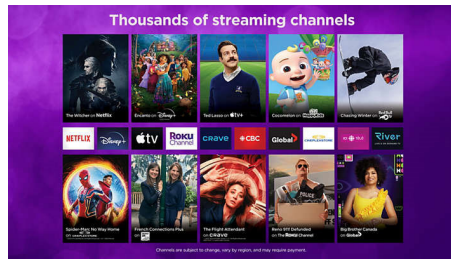

500,000+ movies & TV episodes

Get more from your TV. Choose from a large selection of entertainment across popular streaming services.