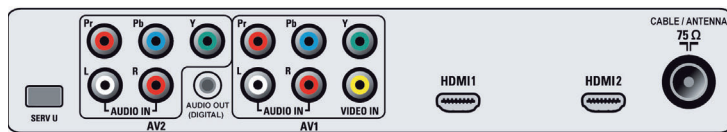

## Accessories

- Included accessories: Tabletop swivel stand, Power cord, Quick start guide, User Manual, Registration card, Remote Control

Issue date 2013-06-22

Version: 3.0.8

12 NC: 8670 000 29884  
UPC: 6 09585 13328 0