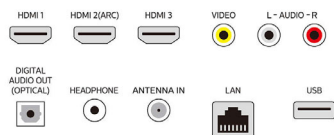

Tuner/Reception/Transmission

- Aerial Input: 75 ohm F-type
- TV system: ATSC, NTSC
- Video Playback: NTSC
- Tuner bands: UHF, VHF

Connectivity

- Other connections: Ethernet, Headphone out, Wireless LAN 802.11ac MIMO
- EasyLink (HDMI-CEC): One touch play, Power status, System info (menu language), Remote control pass-through, System audio control, System standby
- Bluetooth version: 4.2
- Audio Output - Digital: Optical (TOSLINK)
- AV 1: Audio L/R in, CVBS in
- USB: USB
- HDMI 1: HDMI
- HDMI 3: HDMI
- HDMI 2(ARC): HDMI

Power

- Mains power: 120V/60Hz
- Power consumption: 95 W
- Standby power consumption: < 0.5W
- Ambient temperature: 5°C to 40°C (41°F to 104°F)

Dimensions

- Product weight (lb): 16.98 lb
- Box height (inch): 25.8 inch
- Box width (inch): 42.2 inch
- Box depth (inch): 6.0 inch
- Wall mount compatible: 200 x 200 mm
- Set Width (inch): 38.2 inch
- Set Height (inch): 22.1 inch
- Set Depth (inch): 3.6 inch
- Set width (with stand) (inch): 38.2 inch
- Set depth (with stand) (inch): 8.3 inch
- Set height (with stand) (inch): 23.9 inch
- Product weight (+stand) (lb): 17.20 lb

- Weight incl. Packaging (lb): 22.93 lb
- Stand width (inch): 30.6 inch

Accessories

- Included accessories: Quick start guide, Caution sheet, Safety warranty sheet, Remote Control, Batteries for remote control, Table top stand, Screws
- Power cord: 59 inch

Android TV Services

- OS: Android Oreo

Connections

Rear

Issue date 2023-12-11

Version: 9.1.1

UPC: 6 09585 25262 2

© 2023 Koninklijke Philips N.V.
All Rights reserved.

Specifications are subject to change without notice.
Trademarks are the property of Koninklijke Philips N.V.
or their respective owners.

www.philips.com

* Google, Google Play, Android, YouTube, and related marks and logos are trademarks of Google LLC.

* USB recording for digital channels only, recordings may be limited by broadcast copy protection. Country and channel restrictions may apply.

* USB multimedia playback requires third-party app installation. Please visit the Google Play Store for more details, including app availability for your country.

* Netflix streaming membership required. See www.netflix.com/TermsOfUse