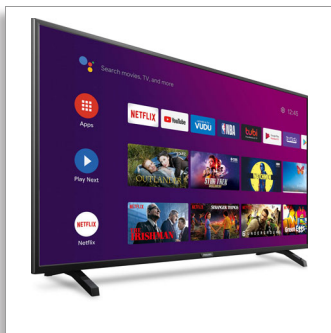

Philips
5000 series Android TV

43" class/pe

4K UHD 2160p
Android TV
Built-in Google Assistant

43PFL5604

4K Android TV with Google Assistant

Explore a smarter way to watch

The Philips AndroidTV brings great content to you, so you can spend less time browsing and more time watching. Just pick from the personalized recommendations from Google Play, YouTube, Netflix, and other apps directly on your TV screen.

Enjoy the beauty of 4K Ultra HD

- 4K UHD brings your TV experience to a whole new level
- HDR 10 delivers more detail and captivating colors

Google Assistant in the power of your hands

- Control your compatible smart home devices
- Plan your day, learn about the weather, traffic, and more
- Play your favorite content and control your TV volume
- Press the Google Assistant button to do more with your voice