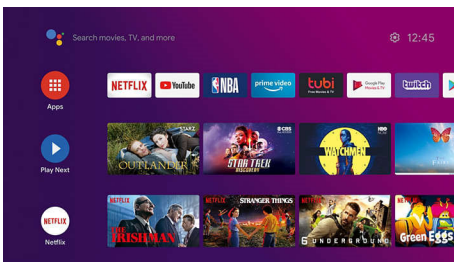

Android TV

Android TV makes it easier to get more from your TV. Choose from 500,000+ movies and

shows from across streaming services. Control your TV, get recommendations of what to watch, dim the lights, and more with your voice by asking Google Assistant. Cast photos, videos, and music from smart devices to your TV with Chromecast built-in.