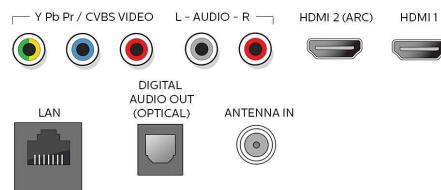

Multimedia Applications

- Multimedia connections: USB Storage Device
- Playback Formats: MP3, JPEG Still pictures, MPEG1, MPEG2, H.264/MPEG-4 AVC, H.265/HEVC, AAC, WAVE, AC3, MPEG4

Tuner/Reception/Transmission

- Aerial Input: 75 ohm F-type
- TV system: ATSC, NTSC
- Video Playback: NTSC
- Tuner bands: UHF, VHF

Connectivity

- Other connections: Ethernet, Headphone out, Wireless LAN 802.11ac MIMO
- EasyLink (HDMI-CEC): One touch play, Power status, System info (menu language), Remote control pass-through, System audio control, System standby
- Audio Output - Digital: Optical (TOSLINK)
- AV 1: Shared audio L/R in, CVBS/YpBPr
- USB: USB
- HDMI 1: Shared audio L/R in, HDMI
- HDMI 2: Shared audio L/R in, HDMI (Audio Return Channel)
- HDMI 3: HDMI, Shared audio L/R in

Power

- Mains power: 120V/60Hz
- Power consumption: 125 W
- Standby power consumption: $\leq$ 0.5W
- Ambient temperature: 5°C to 40°C (41°F to 104°F)

Dimensions

- Product weight (lb): 21.6 lb
- Box height (inch): 29.4 inch
- Box width (inch): 51.2 inch
- Box depth (inch): 6.4 inch
- Wall mount compatible: 300 x 200 mm
- Set Width (inch): 44.2 inch
- Set Height (inch): 25.6 inch
- Set Depth (inch): 3.7 inch
- Set width (with stand) (inch): 44.2 inch
- Set depth (with stand) (inch): 8.9 inch
- Set height (with stand) (inch): 27.6 inch
- Product weight (+stand) (lb): 22.1 lb
- Weight incl. Packaging (lb): 29.8 lb

Connections

Side

Rear

Issue date 2023-12-11

Version: 2.1.1

UPC: 6 09585 25196 0

© 2023 Koninklijke Philips N.V.
All Rights reserved.

Specifications are subject to change without notice.
Trademarks are the property of Koninklijke Philips N.V.
or their respective owners.

www.philips.com