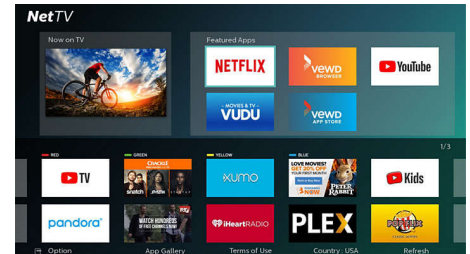

## Net TV

Philips NetTV is built for streaming. With a simple push of a button, gain instant access to popular streaming applications such as Netflix, Vudu, YouTube, all within a clutter-free, easy to use interface. Visit the App Store to download additional content from our extensive entertainment library, with entertainment options to suit everyone. Surf the web on your big screen TV, all without the need of connecting a computer. Enjoy smooth streaming of up-to 4K content with the powerful, built-in Wireless 802.11ac MIMO Dual-Band chipset.