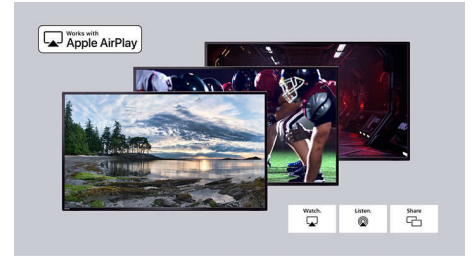

Upgrade your viewing experience

- 4K High-Definition Resolution for ultra-sharp images
- Perfect Motion Rate (PMR) 120 for smooth motion sharpness
- Elegant stand and 3-sided borderless design

PHILIPS

ROKU TV

6600 series LED LCD TV
50" class/po 4K UHD 2160p, HDR / 120PMR, Bezel-Less Design

50PUL6673/F6

Highlights

Sleek borderless design

With an elegant stand and 3-sided borderless display, enhance the look of any room with this sleek TV.

Entertainment and simple home

Quickly access your cable box, satellite, HDTV antenna, and favorite streaming channels all from your home screen.

Works with Apple AirPlay

Effortlessly stream videos, photos, music, and more from your Apple device to your TV with AirPlay.