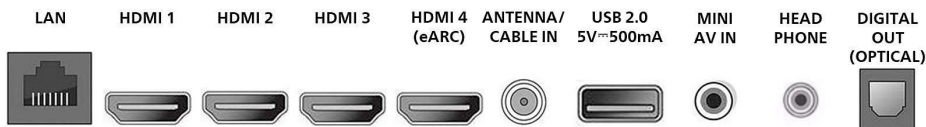

Multimedia Applications

- Multimedia connections: USB Storage Device
- Playback Formats: AAC (.MKV, .MP4, .MOV), AC3/EAC3 (.MKV, .MP4, .MOV, .AC3), GIF (non-animated), H.264/AVC (.MKV, .MP4, .MOV), JPG, MP3 (.MP3, .MKV), PCM (.WAV, .MKV, .MP4, .MOV), PNG, H.265/HEVC

Tuner/Reception/Transmission

- TV system: ATSC, NTSC
- Video Playback: NTSC
- Tuner bands: UHF, VHF
- Aerial input: 75 ohm F-type

Connectivity

- Wireless connection: Wireless LAN (802.11ac)
- HDMI features: 4K, eARC/ARC (HDMI 4)
- EasyLink (HDMI-CEC): One touch play, Power status, System info (menu language), System audio control, System standby
- USB 2.0 inputs: 1
- HDMI inputs: 4
- Other inputs: Ethernet, Digital audio out (optical), Headphone out, CVBS+Audio L/R in
- Audio Output - Digital: Optical (TOSLINK)

Power

- Power consumption: 125 W
- Standby power consumption: < 0.5 W
- Ambient temperature: 5°C to 40°C (41°F to 104°F)
- Main power: 120V/60Hz

Dimensions

- Wall mount compatible: 300 x 300 mm
- Set dimensions (W x H x D): 43.8 x 25.4 x 3.5 inch
- Product weight: 19.51 lb
- Set dimensions with stand (W x H x D): 43.8 x 27.9 x 11.2 inch
- Box dimensions (W x H x D): 49.2 x 29.9 x 5.7 inch
- Weight incl. packaging: 26.89 lb
- Product weight with stand: 19.84 lb
- Stand width: 36.77 inch

Accessories

- Included: Batteries for remote control, Quick start guide, Remote control, Screws, Tabletop stand

Network Services

- TV Operating System: Roku OS

Issue date 2024-01-04

© 2024 Koninklijke Philips N.V.
All Rights reserved.

Version: 6.6.1

Specifications are subject to change without notice.
Trademarks are the property of Koninklijke Philips N.V.
or their respective owners.

UPC: 6 09585 25596 8

www.philips.com

* Roku, Roku TV, the Roku logo, and the purple d-pad design are trademarks of Roku, Inc. All other trademarks and logos herein are the property of their respective owners.

* The terms HDMI and HDMI HighDefinition Multimedia Interface, and the HDMI Logo are trademarks or registered trademarks of HDMI Licensing Administrator, Inc. in the United States and other countries.

* Dolby, Dolby Audio, and the double-D symbol are registered trademarks of Dolby Laboratories Licensing Corporation.

* Apple, Apple Home, AirPlay, HomeKit and Siri are trademarks of Apple Inc., registered in the U.S. and other countries and regions. This Philips Roku TV is compatible with AirPlay 2 and HomeKit, and requires iOS 12.3 or later or macOS 10.14.5 or later.

* Google and Google Home are trademarks of Google LLC. Third party features and services may be subject to change or removal without notice.

* Content resolution is based on TV compatibility and may vary by channel. Channels are subject to change, vary by region, and may require payment. Roku search does not work with all channels.

* Payment required for some channels and content. Channels can change and vary by region.