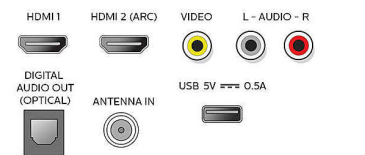

Tuner/Reception/Transmission

- TV system: ATSC, NTSC

- Video Playback: NTSC, ATSC
- Tuner bands: UHF, VHF
- Aerial input: 75 ohm F-type

Connectivity

- Number of HDMI connections: 2
- Wireless connection: 802.11n
- Other connections: Digital audio out (optical), CVBS+Audio L/R in
- HDMI features: Audio Return Channel (HDMI 2)
- EasyLink (HDMI-CEC): One touch play, Power status, System info (menu language), System audio control, System standby
- USB 2.0 inputs: 1

Accessories

- Included: Quick start guide, Remote control, Batteries for remote control, Tabletop stand, Screws

Network Services

- TV Operating System: Roku OS

Connections

Rear

Issue date 2024-03-22

© 2024 Koninklijke Philips N.V.
All Rights reserved.