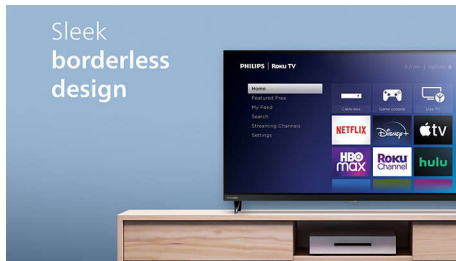

Enjoy a world of connectivity

- Wireless LAN for seamless streaming
- Watch. Listen. Share with AirPlay
- A perfect fit for any smart home

PHILIPS

ROKU TV

6400 Series Borderless TV
32" HD 720p 120PMR, Wireless LAN 802.11

32PFL6452/F7

Highlights

Borderless attractive design

With an elegant open stand and 3-sided bezel-less display, enhance the look of any room with this sleek TV.

720p HD resolution

Widescreen HD resolution of 1366 x 768 pixels produces brilliant flicker-free progressive scan pictures.