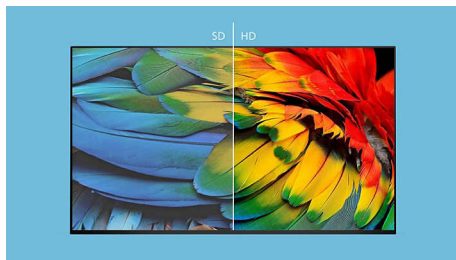

32PFL6452/F7

Highlights

Borderless attractive design

With an elegant open stand and 3-sided bezel-less display, enhance the look of any room with this sleek TV.

720p HD resolution

Widescreen HD resolution of 1366 x 768 pixels produces brilliant flicker-free progressive scan pictures.