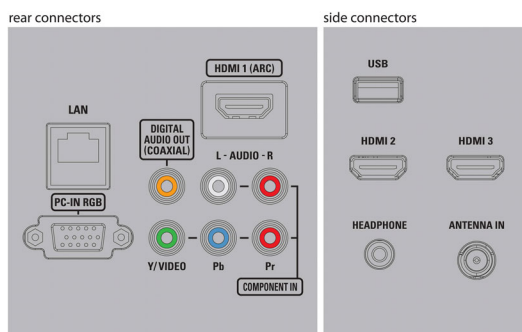

Connectivity

- Other connections: Ethernet, Headphone out, PC-In VGA, Wi-Fi(built-in)
- EasyLink (HDMI-CEC): One touch play, Power status, System info (menu language), Remote control pass-through, System audio control, System standby
- Audio Output - Digital: Coaxial (cinch)
- AV 1: Shared audio L/R in, CVBS/YPbPr
- USB: USB
- HDMI 1: HDMI, Shared audio L/R in
- HDMI 2: HDMI, Shared audio L/R in
- HDMI 3: HDMI, Shared audio L/R in

Power

- Mains power: 120V/60Hz
- Power consumption: 215 W
- Standby power consumption: $\leq 0.5W$
- Ambient temperature: 5°C to 40°C (41°F to 104°F)

Dimensions

- Product weight (lb): 54.9 lb
- Box height (inch): 42.5 inch
- Box width (inch): 63.9 inch
- Box depth (inch): 8.9 inch
- Wall mount compatible: 400 x 400 mm
- Set Width (inch): 57.7 inch
- Set Height (inch): 33.7 inch
- Set Depth (inch): 4.3 inch
- Set width (with stand) (inch): 57.7 inch
- Set depth (with stand) (inch): 11.5 inch
- Set height (with stand) (inch): 35.6 inch
- Product weight (+stand) (lb): 58.4 lb
- Weight incl. Packaging (lb): 75.0

Accessories

- Included accessories: Table top stand, Quick start

guide, User Manual, Remote Control, Batteries for remote control

Network Services

- NetTV Apps: CloudTV, Netflix, Pandora, Portico, Vudu, YouTube
- Network Features: DLNA Multimedia Browser, WirelessConnect

Issue date 2023-12-11

Version: 3.4.1

UPC: 6 09585 24385 9

© 2023 Koninklijke Philips N.V.
All Rights reserved.

Specifications are subject to change without notice.
Trademarks are the property of Koninklijke Philips N.V.
or their respective owners.

www.philips.com