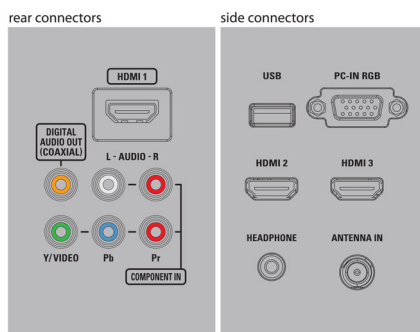

- 4:3, Full, Movie Expand, Wide, unscaled (dot by dot)
- Multimedia: auto slideshow

Multimedia Applications

- Multimedia connections: USB memory class device
- Playback Formats: JPEG Still pictures, Motion JPEG 320x240 30fps, PCM

Tuner/Reception/Transmission

- Aerial Input: 75 ohm F-type
- TV system: ATSC, NTSC
- Video Playback: NTSC
- Tuner bands: UHF, VHF

Connectivity

- AV 1: CVBS in, Shared audio L/R in
- AV 2: YPbPr, Shared audio L/R in
- HDMI 1: HDMI, Shared audio L/R in
- HDMI 2: HDMI, Shared audio L/R in
- HDMI 3: HDMI, Shared audio L/R in
- Audio Output - Digital: Coaxial (cinch)
- Other connections: Headphone out, PC-In VGA, Shared audio L/R in
- USB: USB
- EasyLink (HDMI-CEC): One touch play, Power status, System info (menu language), System audio control, System standby, Remote control pass-through

Power

- Mains power: 120V/60Hz
- Power consumption: 46 W
- Standby power consumption: < 0.5 W
- Ambient temperature: 5°C to 40°C (41°F to 104°F)

Dimensions

- Set dimensions in inch (W x H x D): 29.71 x 18.31 x 2.57 inch
- Set dimensions with stand in inch (W x H x D): 29.71 x 19.89 x 7.34 inch
- Product weight (lb): 13.89
- Product weight (+stand) (lb): 16.76 lb
- Box dimensions in inch (W x H x D): 33.23 x 20.55 x 4.69 inch
- Weight incl. Packaging (lb): 16.76
- VESA wall mount compatible: 100 x 100 mm