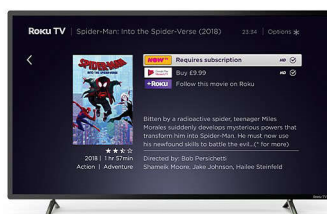

Fast and easy search

From the latest movies and TV shows to your favorite cult classics, it's easy to find the perfect thing to watch with Roku Search. Simply search by title, actor or director using your Roku remote, Roku mobile app for iOS® and Android™, or voice search. With Roku Search, it's easy to search across top channels to find

65PFL4864/F7

where movies and shows are available for free, or see unbiased results ranked by price across top channels.