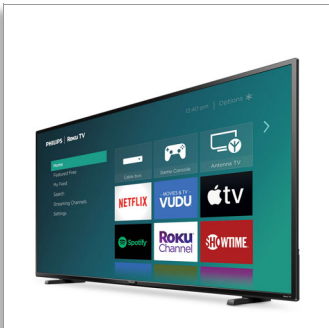

Philips Roku  
4000 series LED-LCD TV

65" class/po

4K UHD 2160p  
HDR  
Wireless LAN 802.11ac MIMO

65PFL4864

## Network Services

- TV Operating System: Roku OS
- Network Features: Wireless Screencasting