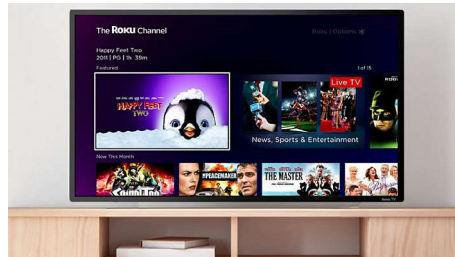

Entertainment for everyone

Access your cable box, use an HDTV antenna, or start streaming with 500,000+ movies and TV episodes available across thousands of free or paid channels. From enjoying cable or satellite, to streaming movies and TV, plus live news, sports and more—it's easy to watch what you love with this Philips Roku TV. Endless entertainment starts here. Enjoy thousands of streaming channels for everything from movies, to kids entertainment, to sports and more. Plus, Roku TV makes it easy to cut the cord with low-cost, live-streaming cable alternatives like Sling TV and YouTube TV. Simply plug in your cable