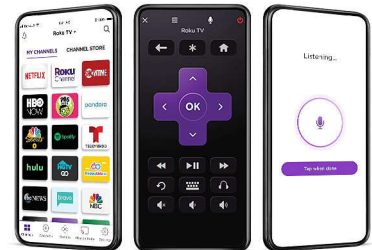

## Entertainment for everyone

Access your cable box, use an HDTV antenna, or start streaming with 500,000+ movies and TV episodes available across thousands of free or paid channels. From enjoying cable or satellite, to streaming movies and TV, plus live news, sports and more—it's easy to watch what you love with this Philips Roku TV. Endless entertainment starts here. Enjoy thousands of streaming channels for everything from movies, to kids entertainment, to sports and more. Plus, Roku TV makes it easy to cut the cord with low-cost, live-streaming cable alternatives like Sling TV and YouTube TV. Simply plug in your cable

## Fast and easy search

From the latest movies and TV shows to your favorite cult classics, it's easy to find the perfect thing to watch with Roku Search. Simply search by title, actor or director using your Roku remote, Roku mobile app for iOS® and Android™, or voice search. With Roku Search, it's easy to search across top channels to find

## Free Roku mobile app

Turn your iOS® or Android™ device into the ultimate streaming companion. Whether you need a second remote or want more features and functionality, the Roku mobile app makes it fun and easy to control your Roku TV. Search with your keyboard, use voice search, enjoy private listening with up to three friends, cast to your TV, and more.