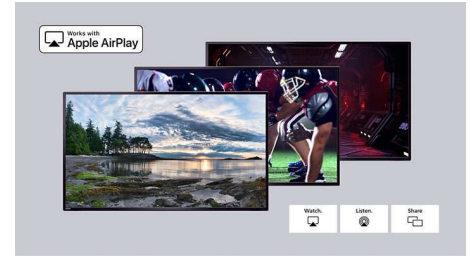

Works with Apple AirPlay

Effortlessly stream videos, photos, music, and more from your Apple device to your TV with AirPlay.