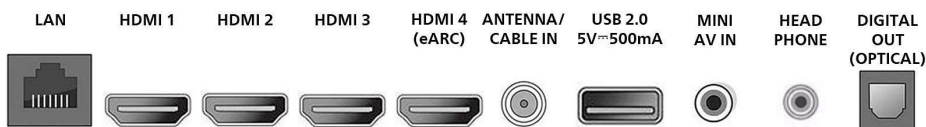

Multimedia Applications

- Multimedia connections: USB Storage Device
- Playback Formats: AAC (.MKV, .MP4, .MOV), AC3/EAC3 (.MKV, .MP4, .MOV, .AC3), GIF (non-animated), H.264/AVC (.MKV, .MP4, .MOV), JPG, MP3 (.MP3, .MKV), PCM (.WAV, .MKV, .MP4, .MOV), PNG, H.265/HEVC

Tuner/Reception/Transmission

- TV system: ATSC, NTSC
- Video Playback: NTSC
- Tuner bands: UHF, VHF
- Aerial input: 75 ohm F-type

Connectivity

- Wireless connection: Wireless LAN (802.11ac)
- HDMI features: 4K, eARC/ARC (HDMI 4)
- EasyLink (HDMI-CEC): One touch play, Power status, System info (menu language), System audio control, System standby
- USB 2.0 inputs: 1
- HDMI inputs: 4
- Other inputs: CVBS+Audio L/R in, Digital audio out (optical), Ethernet, Headphone out
- Audio Output - Digital: Optical (TOSLINK)

Power

- Power consumption: 150 W
- Standby power consumption: < 0.5 W
- Ambient temperature: 5°C to 40°C (41°F to 104°F)
- Main power: 120V/60Hz

Dimensions

- Wall mount compatible: 300 x 300 mm
- Set dimensions (W x H x D): 48.3 x 28.0 x 3.5 inch
- Product weight: 24.96 lb
- Set dimensions with stand (W x H x D): 48.3 x 30.7 x 11.3 inch
- Box dimensions (W x H x D): 53.1 x 33.0 x 5.7 inch
- Weight incl. packaging: 33.89 lb
- Product weight with stand: 25.40 lb
- Stand width: 38.65 inch

Accessories

- Included: Batteries for remote control, Quick start guide, Remote control, Screws, Tabletop stand

Network Services

- TV Operating System: Roku OS

Issue date 2023-12-15

© 2023 Koninklijke Philips N.V.
All Rights reserved.

Version: 5.5.1

Specifications are subject to change without notice.
Trademarks are the property of Koninklijke Philips N.V.
or their respective owners.

UPC: 6 09585 25606 4

www.philips.com

* Roku, Roku TV, the Roku logo, and the purple d-pad design are trademarks of Roku, Inc. All other trademarks and logos herein are the property of their respective owners.

* The terms HDMI and HDMI HighDefinition Multimedia Interface and the HDMI Logo are trademarks or registered trademarks of HDMI Licensing Administrator, Inc. in the United States and other countries.

* Google and Google Home are trademarks of Google LLC. Third party features and services may be subject to change or removal without notice.

* Apple, Apple Home, AirPlay, HomeKit and Siri are trademarks of Apple Inc., registered in the U.S. and other countries and regions. This Philips Roku TV is compatible with AirPlay 2 and HomeKit, and requires iOS 12.3 or later or macOS 10.14.5 or later.

* Content resolution is based on TV compatibility and may vary by channel. Channels are subject to change, vary by region, and may require payment. Roku search does not work with all channels.

* Payment required for some channels and content. Channels can change and vary by region.

* Dolby, Dolby Audio, and the double-D symbol are registered trademarks of Dolby Laboratories Licensing Corporation.