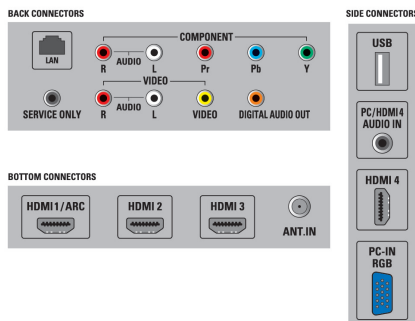

Multimedia Applications

- Multimedia connections: USB memory class device, Wireless802.11 b.g.n. built-in
- Playback Formats: MP3, JPEG Still pictures, MPEG1, MPEG2, AVI, WMV9/VC1, H.264, MPEG 4 SP/ASP

Tuner/Reception/Transmission

- Aerial Input: 75 ohm F-type
- TV system: ATSC, NTSC
- Video Playback: NTSC
- Tuner bands: UHF, VHF

Connectivity

- AV 1: Audio L/R in, YPbPr in
- AV 2: Audio L/R in, CVBS in
- HDMI 1: HDMI
- HDMI 2: HDMI
- HDMI 3: HDMI
- HDMI 4: HDMI, Audio in
- Audio Output - Digital: Coaxial (cinch)
- Other connections: Ethernet, PC Audio in, PC-In VGA, Service connector
- USB: USB
- EasyLink (HDMI-CEC): One touch play, Power status, System info (menu language), Remote control pass-through, System audio control, System standby

Power

- Mains power: 120V/60Hz
- Power consumption: 145 W
- Ambient temperature: 5°C to 35°C (41°F to 95°F)
- Standby power consumption: 0.15W

Dimensions

- Set dimensions in inch (W x H x D): 38.90 x 24.17 x 4.33 inch
- Set dimensions with stand in inch (W x H x D):

- 38.90 x 25.63 x 9.06 inch
- Product weight (lb): 32.63 lb
- Product weight (+stand) (lb): 37.48 lb
- Box dimensions in inch (W x H x D): 46.46 x 27.95 x 6.93 inch
- Weight incl. Packaging (lb): 45.19 lb
- VESA wall mount compatible: 400 x 200 mm

Accessories

- Included accessories: Table top stand, Power cord, Quick start guide, User Manual, Registration card, Remote Control, Batteries for remote control, Cable ties

Issue date 2014-03-14

Version: 4.3.2

12 NC: 8670 000 70399
UPC: 6 09585 20163 7

© 2014 Koninklijke Philips N.V.
All Rights reserved.

Specifications are subject to change without notice.
Trademarks are the property of Koninklijke Philips N.V.
or their respective owners.

www.philips.com

* In order to enjoy Internet services and content on your television, broadband internet service is required. Internet services and content, picture quality and picture size may vary depending on your broadband speed. For best results, your broadband speed should be at least 2.5 Mbps for SD content.
* Internet content displayed on your television is made available by Third Party Providers who reserve the right to change and/or terminate such content at any time with or without notice. Additional fees and/or PC registration may be required in order to receive Premium content.