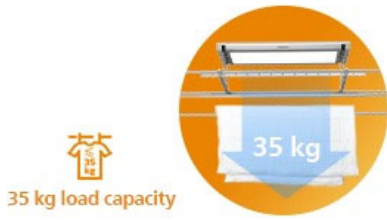

## 35 kg load capacity

SDR603 has 35 kg load capacity, allowing more clothes to dry at one time. If clothes on the drying rack exceed 35 kg, it would alert and stop automatically to secure your safety.