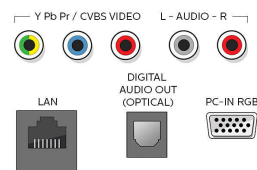

Side

Issue date 2023-12-11

Version: 5.1.1

UPC: 6 09585 24974 5

© 2023 Koninklijke Philips N.V.
All Rights reserved.

Specifications are subject to change without notice.
Trademarks are the property of Koninklijke Philips N.V.
or their respective owners.

www.philips.com

* This product was produced prior to FCC Enhanced Accessibility rule going into effect, older production may not have Enhanced Accessibility features. Please look for the "Enhanced Accessibility" logo on the packaging of the product before purchasing if you need Enhanced Accessibility features.