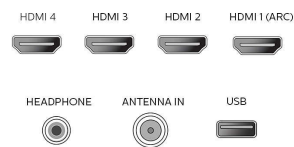

Accessories

- Included accessories: Table top stand, Quick start guide, User Manual, Remote Control, Batteries for remote control, Screws
- Power cord: 59.05 inch

Network Services

- NetTV Apps: Netflix, Pandora, Vudu, YouTube, Cinema Now, Hotlist, Samba, Xumo
- Network Features: Home Network, Wireless Screencasting

Connections

Bottom Rear

Side

Issue date 2023-12-11

Version: 5.1.1

UPC: 6 09585 24974 5

© 2023 Koninklijke Philips N.V.
All Rights reserved.

Specifications are subject to change without notice.
Trademarks are the property of Koninklijke Philips N.V.
or their respective owners.