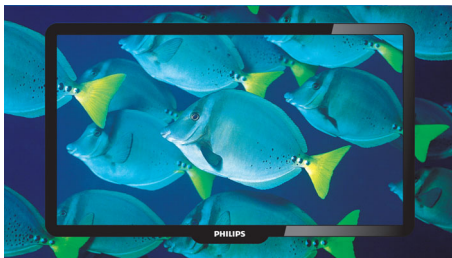

Digital Crystal Clear

Digital Crystal Clear is a package of picture innovations that digitally adjusts and optimizes

picture quality to optimal contrast, color and sharpness levels. It's like watching vivid cinematic-like images.

Picture setting with Assistant

Settings assistant for effortless personalized TV settings. The new settings assistant personalization wizard guides you to personalized settings with unparalleled ease. It includes not only picture, but the complete viewing experience, including sound setting. The wizard shows a few screens with easy to choose options to select the essential settings. The TV performance is set to the your personal preference without difficult terms or settings, and this very quickly.