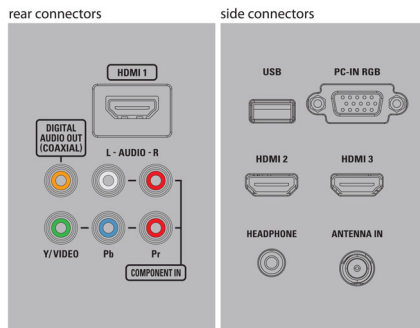

Connectivity

- AV 1: CVBS in, Shared audio L/R in
- AV 2: YPbPr, Shared audio L/R in
- HDMI 1: HDMI, Shared audio L/R in
- HDMI 2: HDMI, Shared audio L/R in
- HDMI 3: HDMI, Shared audio L/R in
- Audio Output - Digital: Coaxial (cinch)
- Other connections: Headphone out, PC-In VGA, Shared audio L/R in
- USB: USB
- EasyLink (HDMI-CEC): One touch play, Power status, System info (menu language), System audio control, System standby, Remote control pass-through

Power

- Mains power: 120V/60Hz
- Standby power consumption: < 0.5W
- Power consumption: 90 W
- Ambient temperature: 5°C to 40°C (41°F to 104°F)

Dimensions

- Set dimensions in inch (W x H x D): 42.87 x 25.89 x 4.87 inch
- Set dimensions with stand in inch (W x H x D): 42.87 x 27.87 x 10.62 inch
- Product weight (lb): 31.75

- Product weight (+stand) (lb): 39.35 lb
- Box dimensions in inch (W x H x D): 46.65 x 30.32 x 8.15 inch
- Weight incl. Packaging (lb): 39.35
- VESA wall mount compatible: 400 x 400 mm

Accessories

- Included accessories: Table top stand, Quick start guide, User Manual, Registration card, Remote Control, Batteries for remote control