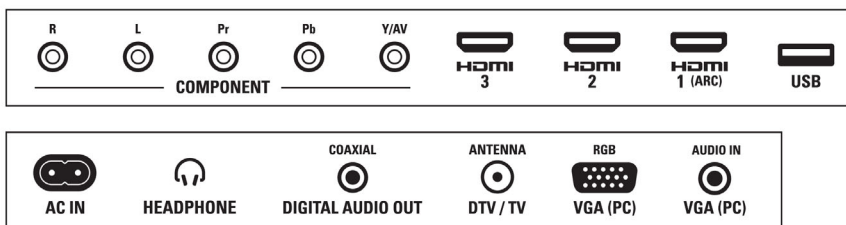

- dot), Wide, Zoom
- Multimedia: USB media browser, auto slideshow
- User convenience: Vchip and parental lock, Closed Captioning, Sleep Timer

Multimedia Applications

- Multimedia connections: USB memory class device
- Playback Formats: MP3, JPEG Still pictures, H.264/MPEG-4 AVC, MPEG 4 SP/ASP, MPEG1, MPEG2

Tuner/Reception/Transmission

- Aerial Input: 75 ohm F-type
- TV system: ATSC, NTSC
- Video Playback: NTSC
- Tuner bands: UHF, VHF
- Cable: Unscrambled Digital Cable QAM

Connectivity

- AV 1: CVBS in, Shared audio L/R in, YPbPr in
- HDMI 1: HDMI (Audio Return Channel), Shared audio mini-jack
- HDMI 2: HDMI
- EasyLink (HDMI-CEC): One touch play, Power status, System info (menu language), System audio control, System standby, Remote control pass-through
- Audio Output - Digital: Coaxial (cinch)
- Other connections: PC-In VGA, Shared audio mini-jack, Headphone out
- USB: USB(photo,music,movie)
- HDMI 3: HDMI

Power

- Mains power: 110V, 60Hz
- Power consumption: 84 W
- Standby power consumption: < 0.5W
- Ambient temperature: 5°C to 40°C (41°F to 104°F)

Dimensions

- Set dimensions in inch (W x H x D): 42.10 x 24.66 x 3.31 inch
- Set dimensions with stand in inch (W x H x D): 42.10 x 26.68 x 9.05 inch
- Box dimensions in inch (W x H x D): 45.28 x 28.15 x 6.30 inch
- Product weight (lb): 21.8
- Product weight (+stand) (lb): 24.3 lb
- Weight incl. Packaging (lb): 33.2
- VESA wall mount compatible: 400 x 200 mm

Issue date 2013-09-27

Version: 2.2.2

12 NC: 8670 001 09118
UPC: 6 09585 23920 3

© 2013 Koninklijke Philips N.V.
All Rights reserved.

Specifications are subject to change without notice.
Trademarks are the property of Koninklijke Philips N.V.
or their respective owners.

www.philips.com

Accessories

- Included accessories: Quick start guide, User Manual, Registration card, Remote Control, Batteries for remote control, Power cord, Cable management, Table top stand