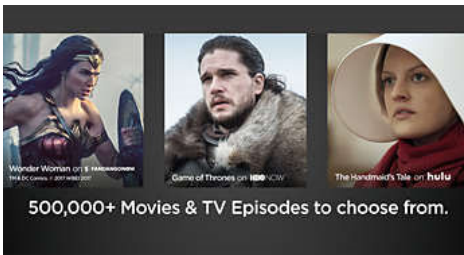

Stream almost anything

Kick back with access to 500,000+ streaming movies and TV episodes across thousands of free and paid channels. Watch blockbusters, hit series, live news, kids' shows, and more. Plus, stream award-winning originals from channels like Netflix and Amazon Prime Video.