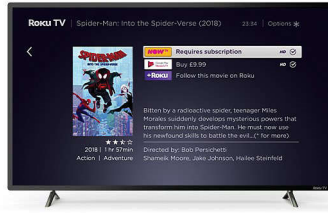

Fast and easy search

From the latest movies and TV shows to your favorite cult classics, it's easy to find the perfect thing to watch with Roku Search. Simply search by title, actor or director using your Roku remote, Roku mobile app for iOS® and Android™, or voice search. With Roku Search, it's easy to search across top channels to find where movies and shows are available for free, or see unbiased results ranked by price across top channels.