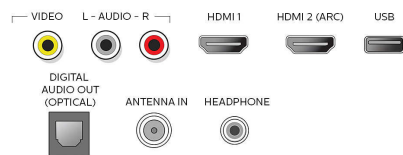

.MOV), PNG, WMA (.ASF, .WMA, .MKV)

Tuner/Reception/Transmission

- Aerial Input: 75 ohm F-type
- TV system: ATSC, NTSC
- Video Playback: NTSC, ATSC
- Tuner bands: UHF, VHF

Connectivity

- Other connections: Headphone out, Wireless LAN 802.11ac MIMO
- EasyLink (HDMI-CEC): One touch play, Power status, System info (menu language), Remote control pass-through, System audio control, System standby
- Audio Output - Digital: Optical (TOSLINK)
- AV 1: Shared audio L/R in, CVBS in
- USB: USB
- HDMI 1: Shared audio L/R in, HDMI
- HDMI 2: Shared audio L/R in, HDMI (Audio Return Channel)

Power

- Mains power: 120V/60Hz
- Power consumption: 59 W
- Standby power consumption: < 0.5 W
- Ambient temperature: 5°C to 40°C (41°F to 104°F)

Dimensions

- Product weight (lb): 13.7 lb
- Box height (inch): 24.3 inch
- Box width (inch): 38.8 inch
- Box depth (inch): 6.0 inch
- Wall mount compatible: 400 x 200 mm
- Set Width (inch): 35.6 inch
- Set Height (inch): 20.9 inch
- Set Depth (inch): 3.4 inch
- Set width (with stand) (inch): 35.6 inch
- Set depth (with stand) (inch): 7.3 inch
- Set height (with stand) (inch): 22.1 inch
- Product weight (+stand) (lb): 13.9 lb
- Weight incl. Packaging (lb): 22.0 lb

Accessories

- Included accessories: Table top stand, Quick start guide, Remote Control, Batteries for remote

control, Screws

Network Services

- TV Operating System: Roku OS
- Network Features: Wireless Screencasting

Connections

Rear

Issue date 2023-12-15

© 2023 Koninklijke Philips N.V.
All Rights reserved.

Version: 1.1.1

Specifications are subject to change without notice.
Trademarks are the property of Koninklijke Philips N.V.
or their respective owners.

UPC: 6 09585 25201 1

www.philips.com

* Search feature does not work with all channels.

* Subscriptions or other payments may be required to access certain channels. Content may not be available in all areas in which the Roku TVs are sold and channel availability is subject to change.