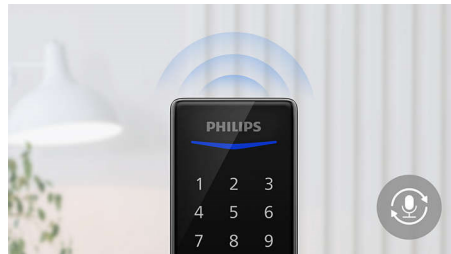

Voice guide

Voice guidance guides you through configuration of the lock without the need for an instruction manual. English, French, and Spanish voice guides are available.