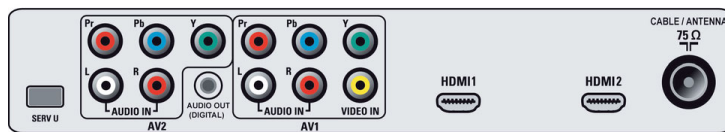

Power

- Ambient temperature: 5 °C to 40 °C
- Mains power: 100-250V, 50-60Hz
- Power consumption: 140 W
- Standby power consumption: < 1 W

Dimensions

- Set dimensions in inch (W x H x D): 31.6 x 21.5 x 4.6 inch
- Set dimensions with stand in inch (W x H x D): 31.7 x 24 x 8.3 inch
- Product weight (lb): 38.5 (with stand), 32.1 (without stand) lb
- Box dimensions in inch (W x H x D): 34.2 x 24.8 x 11.4 inch
- Weight incl. Packaging (lb): 51.8

Accessories

- Included accessories: Tabletop swivel stand, Power cord, Quick start guide, User Manual, Registration card, Remote Control

Issue date 2022-04-26

Version: 3.0.8

12 NC: 8670 000 29884
UPC: 6 09585 13328 0