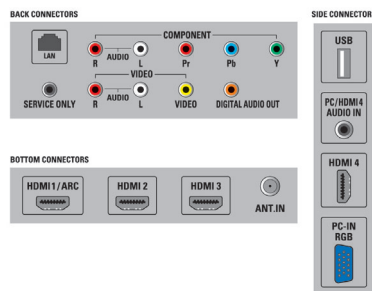

Multimedia Applications

- Multimedia connections: USB memory class device, Wireless802.11 b.g.n. built-in
- Playback Formats: MP3, JPEG Still pictures, MPEG1, MPEG2, AVI, WMV9/VC1, H.264, MPEG 4 SP/ASP

Tuner/Reception/Transmission

- Aerial Input: 75 ohm F-type
- TV system: ATSC, NTSC
- Video Playback: NTSC
- Tuner bands: UHF, VHF

Connectivity

- AV 1: Audio L/R in, YPbPr in
- AV 2: Audio L/R in, CVBS in
- HDMI 1: HDMI
- HDMI 2: HDMI
- HDMI 3: HDMI
- HDMI 4: HDMI, Audio in
- Audio Output - Digital: Coaxial (cinch)
- Other connections: Ethernet, PC Audio in, PC-In VGA, Service connector
- USB: USB
- EasyLink (HDMI-CEC): One touch play, Power status, System info (menu language), Remote control pass-through, System audio control, System standby

Power

- Mains power: 120V/60Hz
- Power consumption: 145 W
- Ambient temperature: 5°C to 35°C (41°F to 95°F)
- Standby power consumption: 0.15W

Dimensions

- Set dimensions in inch (W x H x D): 38.90 x 24.17 x 4.33 inch
- Set dimensions with stand in inch (W x H x D): 38.90 x 25.63 x 9.06 inch
- Product weight (lb): 32.63 lb
- Product weight (+stand) (lb): 37.48 lb
- Box dimensions in inch (W x H x D): 46.46 x 27.95 x 6.93 inch
- Weight incl. Packaging (lb): 45.19 lb
- VESA wall mount compatible: 400 x 200 mm

Accessories

- Included accessories: Table top stand, Power cord, Quick start guide, User Manual, Registration card, Remote Control, Batteries for remote control, Cable ties

Issue date 2012-03-02

Version: 4.3.2

12 NC: 8670 000 70399
UPC: 6 09585 20163 7

© 2012 Koninklijke Philips Electronics N.V.
All Rights reserved.

Specifications are subject to change without notice.
Trademarks are the property of Koninklijke Philips Electronics N.V. or their respective owners.

www.philips.com

* In order to enjoy Internet services and content on your television, broadband internet service is required. Internet services and content, picture quality and picture size may vary depending on your broadband speed. For best results, your broadband speed should be at least 2.5 Mbps for SD content

* Internet content displayed on your television is made available by Third Party Providers who reserve the right to change and/or terminate such content at any time with or without notice. Additional fees and/or PC registration may be required in order to receive Premium content.