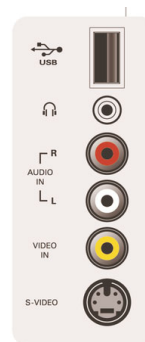

Power

- Ambient temperature: 5 °C to 40 °C
- Mains power: AC 110 - 240 V, 50/60 Hz
- Power consumption: 150 W
- Standby power consumption: < 1 W

Dimensions

- Set dimensions in inch (W x H x D):
31.6 x 21.5 x 4.5 inch
- Set dimensions with stand in inch (W x H x D):
31.7 x 24 x 8.3 inch
- Product weight (lb): 38.5 (with stand), 33.8 (without stand) lb
- Box dimensions in inch (W x H x D):
34.2 x 24.8 x 11.4 inch
- Weight incl. Packaging (lb): 51.8

Accessories

- Included accessories: Tabletop swivel stand, Power cord, Quick start guide, User Manual, Registration card, Remote Control

Issue date 2022-04-26

Version: 4.0.10

12 NC: 8670 000 26097
UPC: 6 09585 12332 8