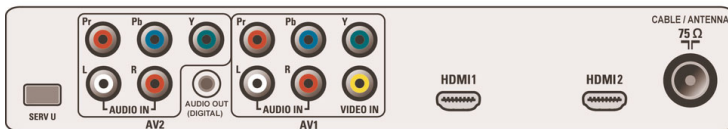

- Output power (RMS): 2 x 10W
- Sound System: Dolby Digital (AC-3), Virtual Dolby Surround

Loudspeakers

- Built-in speakers: 2

Convenience

- Child Protection: Child Lock+Parental Control
- Clock: On main display
- Ease of Installation: Autostore, PLL Digital Tuning, Plug & Play
- Ease of Use: On Screen Display, Settings assistant Wizard, Side Control
- Remote Control: TV
- Remote control type: RC2033602
- Screen Format Adjustments: 7 Widescreen Modes, Auto Format
- VESA Mount: 200x100 mm

- Aerial Input: 75 ohm F-type
- TV system: ATSC, NTSC
- Video Playback: NTSC
- Cable: Unscrambled Digital Cable QAM
- Tuner bands: Hyperband, S-Channel, UHF, VHF

Connectivity

- AV 1: Audio L/R in, CVBS in, YPbPr
- AV 2: Audio L/R in, YPbPr
- AV 3: HDMI
- Front / Side connections: Audio L/R in, CVBS in, Headphone Out, S-video in, USB
- Audio Output - Digital: Coaxial (cinch)
- Other connections: HDMI

Power

- Ambient temperature: 5 °C to 40 °C
- Mains power: AC 110 - 240 V, 50/60 Hz
- Power consumption: 150 W
- Standby power consumption: < 1 W

Dimensions

- Set dimensions in inch (W x H x D):
31.6 x 21.5 x 4.5 inch
- Set dimensions with stand in inch (W x H x D):
31.7 x 24 x 8.3 inch
- Product weight (lb): 38.5 (with stand), 33.8 (without stand) lb
- Box dimensions in inch (W x H x D):
34.2 x 24.8 x 11.4 inch
- Weight incl. Packaging (lb): 51.8

Accessories

- Included accessories: Tabletop swivel stand, Power cord, Quick start guide, User Manual, Registration card, Remote Control

Issue date 2022-04-26

Version: 4.0.10

12 NC: 8670 000 26097
UPC: 6 09585 12332 8