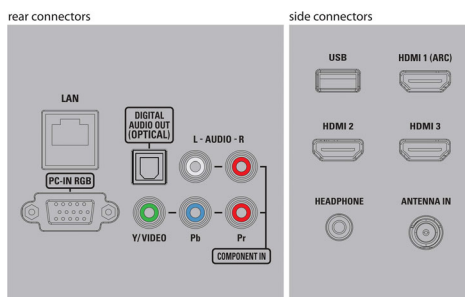

- Aerial Input: 75 ohm F-type
- TV system: ATSC, NTSC
- Video Playback: NTSC
- Tuner bands: UHF, VHF

Connectivity

- Other connections: Ethernet, Headphone out, PC-In VGA, Wi-Fi(built-in)
- EasyLink (HDMI-CEC): One touch play, Power status, System info (menu language), Remote control pass-through, System audio control, System standby
- Audio Output - Digital: Optical (TOSLINK)
- AV 1: Shared audio L/R in, CVBS/YPbPr
- USB: USB
- HDMI 1: HDMI, Shared audio L/R in
- HDMI 2: HDMI, Shared audio L/R in
- HDMI 3: HDMI, Shared audio L/R in

Power

- Mains power: 120V/60Hz
- Power consumption: 140 W
- Standby power consumption: < 0.5 W
- Ambient temperature: 5°C to 40°C (41°F to 104°F)

Dimensions

- Product weight (lb): 33.52 lb
- Box height (inch): 30.1 inch
- Box width (inch): 51.9 inch
- Box depth (inch): 8.0 inch
- Wall mount compatible: 400 x 200 mm
- Set Width (inch): 43.3 inch
- Set Height (inch): 25.9 inch
- Set Depth (inch): 2.3 inch
- Set width (with stand) (inch): 44.7 inch
- Set depth (with stand) (inch): 8.7 inch

- Set height (with stand) (inch): 27.5 inch
- Product weight (+stand) (lb): 34.84 lb
- Weight incl. Packaging (lb): 44.32

Accessories

- Included accessories: Table top stand, Quick start guide, User Manual, Remote Control, Batteries for remote control
- Power cord: 59.05 inch

Network Services

- NetTV Apps: Netflix, Pandora, Portico, Vudu, YouTube
- Network Features: Miracast, Home Network

Issue date 2023-12-11

Version: 3.1.1

UPC: 6 09585 24891 5

© 2023 Koninklijke Philips N.V.
All Rights reserved.

Specifications are subject to change without notice.
Trademarks are the property of Koninklijke Philips N.V.
or their respective owners.

www.philips.com