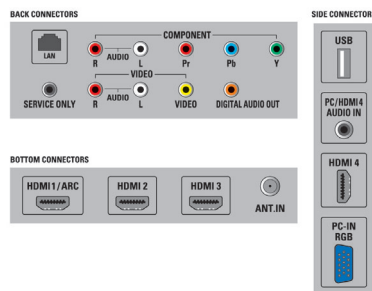

Tuner/Reception/Transmission

- Aerial Input: 75 ohm F-type
- TV system: ATSC, NTSC
- Video Playback: NTSC
- Tuner bands: UHF, VHF

Connectivity

- AV 1: Audio L/R in, YPbPr in
- AV 2: Audio L/R in, CVBS in
- HDMI 1: HDMI
- HDMI 2: HDMI
- HDMI 3: HDMI
- HDMI 4: HDMI, Audio in
- Audio Output - Digital: Coaxial (cinch)
- Other connections: Ethernet, PC Audio in, PC-In VGA, Service connector
- USB: USB
- EasyLink (HDMI-CEC): One touch play, Power status, System info (menu language), Remote control pass-through, System audio control, System standby

Power

- Mains power: 120V/60Hz
- Power consumption: 297 W
- Standby power consumption: < 0.15 W
- Ambient temperature: 5°C to 35°C (41°F to 95°F)

Dimensions

- Set dimensions in inch (W x H x D): 51.65 x 31.37 x 4.33 inch
- Set dimensions with stand in inch (W x H x D): 51.65 x 32.78 x 11.33 inch
- Product weight (lb): 57.98 lb
- Product weight (+stand) (lb): 66.58 lb
- Box dimensions in inch (W x H x D): 62.8 x 34.25 x 8.78 inch
- Weight incl. Packaging (lb): 82.01 lb
- VESA wall mount compatible: 400 x 400 mm

Accessories

- Included accessories: Table top stand, Power cord, Quick start guide, User Manual, Registration card, Remote Control, Batteries for remote control, Cable ties

Issue date 2012-03-02

Version: 4.3.2