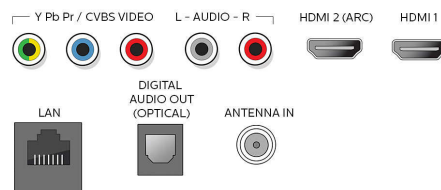

Multimedia Applications

- Multimedia connections: USB memory class device
- Playback Formats: MP3, JPEG Still pictures, MPEG1, MPEG2, H.264/MPEG-4 AVC, H.265/HEVC, AAC, AC3, MPEG4, WAVE

Tuner/Reception/Transmission

- Aerial Input: 75 ohm F-type
- TV system: ATSC, NTSC
- Video Playback: NTSC
- Tuner bands: UHF, VHF

Connectivity

- Other connections: Ethernet, Headphone out, Wireless LAN(Built in)
- EasyLink (HDMI-CEC): One touch play, Power status, System info (menu language), Remote control pass-through, System audio control, System standby
- Audio Output - Digital: Optical (TOSLINK)
- AV 1: Shared audio L/R in, CVBS/YPbPr
- USB: USB
- HDMI 1: Shared audio L/R in, HDMI
- HDMI 2: Shared audio L/R in, HDMI (Audio Return Channel)
- HDMI 3: HDMI, Shared audio L/R in

Power

- Mains power: 120V 50/60Hz
- Power consumption: 135 W
- Standby power consumption: < 0.5W
- Ambient temperature: 5°C to 40°C (41°F to 104°F)

Dimensions

- Product weight (lb): 24.0 lb
- Box height (inch): 32.0 inch
- Box width (inch): 55.7 inch
- Box depth (inch): 6.4 inch
- Wall mount compatible: 300 x 300 mm
- Set Width (inch): 48.7 inch
- Set Height (inch): 28.7 inch
- Set Depth (inch): 3.5 inch
- Set width (with stand) (inch): 48.7 inch
- Set depth (with stand) (inch): 9.0 inch
- Set height (with stand) (inch): 30.1 inch
- Product weight (+stand) (lb): 24.7 lb
- Weight incl. Packaging (lb): 34.0 lb

Connections

Side

Rear

Issue date 2023-12-11

Version: 3.0.1

UPC: 6 09585 25080 2

© 2023 Koninklijke Philips N.V.
All Rights reserved.

Specifications are subject to change without notice.
Trademarks are the property of Koninklijke Philips N.V.
or their respective owners.

www.philips.com