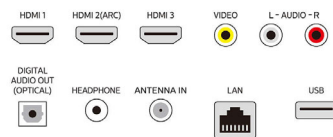

Tuner/Reception/Transmission

- Aerial Input: 75 ohm F-type
- TV system: ATSC, NTSC
- Video Playback: NTSC
- Tuner bands: UHF, VHF

Connectivity

- Other connections: Ethernet, Headphone out, Wireless LAN 802.11ac MIMO
- EasyLink (HDMI-CEC): One touch play, Power status, System info (menu language), Remote control pass-through, System audio control, System standby
- Bluetooth version: 4.2
- Audio Output - Digital: Optical (TOSLINK)
- AV 1: CVBS in, Audio L/R in
- USB: USB
- HDMI 1: HDMI
- HDMI 3: HDMI
- HDMI 2(ARC): HDMI

Power

- Mains power: 120V/60Hz
- Power consumption: 95 W
- Standby power consumption: < 0.5W
- Ambient temperature: 5°C to 40°C (41°F to 104°F)

Dimensions

- Product weight (lb): 16.98 lb
- Box height (inch): 25.8 inch
- Box width (inch): 42.2 inch
- Box depth (inch): 6.0 inch
- Wall mount compatible: 200 x 200 mm
- Set Width (inch): 38.2 inch
- Set Height (inch): 22.1 inch
- Set Depth (inch): 3.6 inch
- Set width (with stand) (inch): 38.2 inch
- Set depth (with stand) (inch): 8.3 inch
- Set height (with stand) (inch): 23.9 inch
- Product weight (+stand) (lb): 17.20 lb

- Weight incl. Packaging (lb): 22.93 lb
- Stand width (inch): 30.6 inch

Accessories

- Included accessories: Quick start guide, Caution sheet, Safety warranty sheet, Remote Control, Batteries for remote control, Table top stand, Screws
- Power cord: 59 inch

Android TV Services

- OS: Android Oreo

Connections

Rear

Issue date 2023-12-11

Version: 8.1.2

UPC: 6 09585 25215 8

© 2023 Koninklijke Philips N.V.
All Rights reserved.

Specifications are subject to change without notice.
Trademarks are the property of Koninklijke Philips N.V.
or their respective owners.

www.philips.com

* Google, Google Play, Android, YouTube, and related marks and logos are trademarks of Google LLC.

* USB recording for digital channels only, recordings may be limited by broadcast copy protection. Country and channel restrictions may apply.

* USB multimedia playback requires third-party app installation. Please visit the Google Play Store for more details, including app availability for your country.