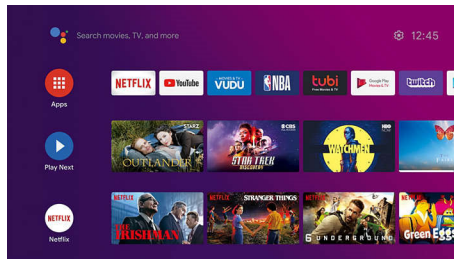

Android TV

Android TV brings great content to you, so you can spend less time browsing and more time watching. Just pick from the personalized recommendations on Google Play, YouTube, and other apps that appear automatically in your home screen.