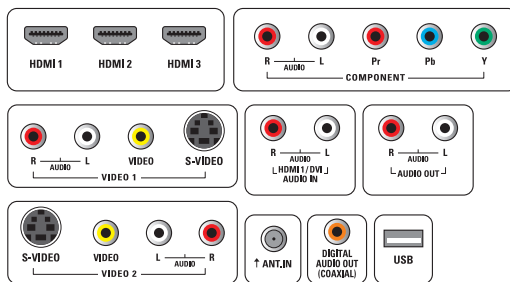

Multimedia Applications

- Multimedia connections: USB memory class device
- Playback Formats: JPEG Still pictures, MP3

Tuner/Reception/Transmission

- Aerial Input: 75 ohm F-type
- TV system: ATSC, NTSC
- Video Playback: NTSC
- Tuner bands: UHF, VHF

Connectivity

- AV 1: Audio L/R in, YPbPr
- AV 2: Audio L/R in, CVBS in, S-Video
- AV 3: Audio L/R in, CVBS in, S-Video in
- HDMI 1: Analog audio L/R in, HDMI
- HDMI 2: HDMI
- HDMI 3: HDMI
- Audio Output - Digital: Coaxial (cinch)
- Other connections: Analog audio Left/Right out
- USB: USB
- EasyLink (HDMI-CEC): One touch play, Power status, System info (menu language), System audio control, System standby

Power

- Mains power: 120V/60Hz
- Power consumption: 128 W
- Standby power consumption: < 0.15 W
- Ambient temperature: 5°C to 35°C (41°F to 95°F)

Dimensions

- Set dimensions in inch (W x H x D): 30.91 x 18.98 x 1.93 inch
- Set dimensions with stand in inch (W x H x D): 30.91 x 20.93 x 8.66 inch
- Product weight (lb): 19.18

- Product weight (+stand) (lb): 20.72 lb
- Box dimensions in inch (W x H x D): 35.83 x 24.76 x 8.98 inch
- Weight incl. Packaging (lb): 26.01
- VESA wall mount compatible: 200 x 200 mm

Accessories

- Included accessories: Table top stand, Power cord, Quick start guide, User Manual, Registration card, Remote Control, Batteries for remote control

Issue date 2012-02-03

Version: 1.1.1

12 NC: 8670 000 63325
UPC: 6 09585 19116 7

© 2012 Koninklijke Philips Electronics N.V.
All Rights reserved.

Specifications are subject to change without notice.
Trademarks are the property of Koninklijke Philips Electronics N.V. or their respective owners.

www.philips.com