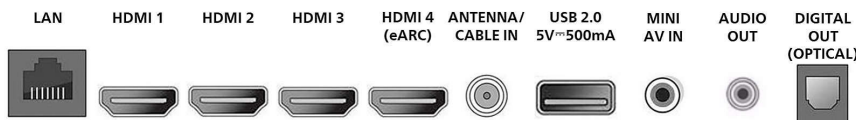

Tuner/Reception/Transmission

- Aerial Input: 75 ohm F-type
- TV system: ATSC, NTSC
- Video Playback: NTSC
- Tuner bands: UHF, VHF

Connectivity

- Number of HDMI connections: 4
- Wireless connection: Wireless LAN (802.11ac)
- Other connections: Headphone out, Ethernet, Wireless LAN 802.11ac, CVBS+Audio L/R in, Digital audio out (optical)
- HDMI features: Audio Return Channel (ARC), Audio Return Channel (HDMI 4)
- EasyLink (HDMI-CEC): One touch play, Power status, System info (menu language), System audio control, System standby
- Audio Output - Digital: Optical (TOSLINK)
- USB: USB 2.0
- Number of USB 2.0: 1

Power

- Power consumption: 90 W
- Standby power consumption: < 0.5W
- Ambient temperature: 5°C to 40°C (41°F to 104°F)
- Main power: 120V/60Hz

Dimensions

- Product weight (lb): 15.87 lb
- Box height (inch): 25.7 inch
- Box width (inch): 45.4 inch
- Box depth (inch): 6.1 inch
- Wall mount compatible: 300 x 300 mm
- Set Width (inch): 38.1 inch
- Set Height (inch): 22.3 inch
- Set Depth (inch): 3.7 inch
- Set width (with stand) (inch): 38.1 inch
- Set depth (with stand) (inch): 8.5 inch
- Set height (with stand) (inch): 24.1 inch
- Product weight (+stand) (lb): 16.09 lb
- Weight incl. Packaging (lb): 23.37
- Stand width (inch): 31.40 inch

Accessories

- Included: Quick start guide, Remote control, Batteries for remote control, Tabletop Stand, Screws, AV cable adaptor

Network Services

- TV Operating System: Roku OS

Issue date 2023-12-15

Version: 3.2.1

UPC: 6 09585 25576 0

© 2023 Koninklijke Philips N.V.
All Rights reserved.

Specifications are subject to change without notice.
Trademarks are the property of Koninklijke Philips N.V.
or their respective owners.

www.philips.com

* Roku, Roku TV, the Roku logo, and the purple d-pad design are trademarks of Roku, Inc. All other trademarks and logos herein are the property of their respective owners.

* Google and Google Home are trademarks of Google LLC. Third party features and services may be subject to change or removal without notice.

* Apple, Apple Home, AirPlay, HomeKit and Siri are trademarks of Apple Inc., registered in the U.S. and other countries and regions. This Philips Roku TV is compatible with AirPlay 2 and HomeKit, and requires iOS 12.3 or later or macOS 10.14.5 or later.

* Content resolution is based on TV compatibility and may vary by channel. Channels are subject to change, vary by region, and may require payment. Roku search does not work with all channels.

* Payment required for some channels and content. Channels can change and vary by region.