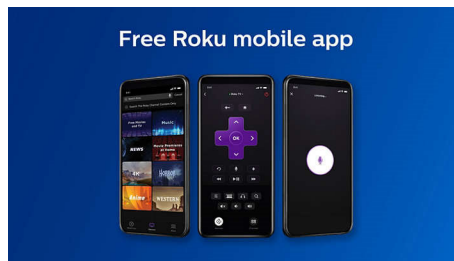

## Works with Apple AirPlay

Effortlessly stream videos, photos, music, and more from your Apple device to your TV with AirPlay.

## Free Roku mobile app

Use the Roku mobile app as an extra remote. Enjoy private listening, search with your voice or keyboard, and save shows for later.