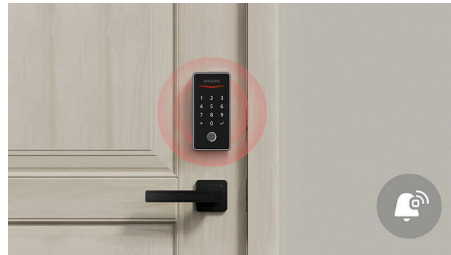

Voice guide

Voice guidance guides you through configuration of the lock without the need for an instruction manual. English, French, and Spanish voice guides are available.

Multiple alert function

This electronic door lock is equipped with a lockout alarm, a low battery alert, away mode for vacations, privacy mode and other security features to ensure the safety of your home at all times. Safer and more secure, Philips electronic deadbolt brings a new smart experience.