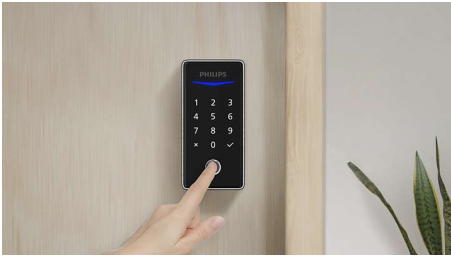

Philips 1000 series
Electronic deadbolt

Fingerprint unlock

Keyless
One-time PIN code
Easy assembling

DDL210SP5KN0

Fingerprint access

Instant and accurate authentication

Your fingerprint is your key! This lock can record up to 50 fingerprints and 20 PIN codes. You can also share one-time PIN codes easily with your family members and friends, no Bluetooth or Wi-Fi required.

Dedicated design for perfection

- Modernize your door
- With just a screwdriver

PHILIPS

Electronic deadbolt
Fingerprint unlock Keyless, One-time PIN code, Easy assembling

DDL210SP5KN0/00

Highlights

Keyless entry

This lock stores up to 20 PIN codes and 50 fingerprints. Unlocking your door with a PIN code or fingerprint is much easier and faster than using a key. With the auto lock setting, you do not have to worry about forgetting to lock the door.

Simple sharing

Works with Philips Home Access app to remotely generate a one-time PIN without a Wi-Fi bridge or Bluetooth connection. You can easily share unlimited one-time PIN codes for your home with friends, family members, or anyone you want.