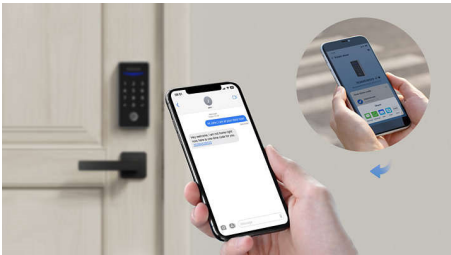

Philips 1000 series
Electronic deadbolt

Fingerprint unlock

Keyless
One-time PIN code
Easy assembling

DDL210SP5KN0

Fingerprint access

Instant and accurate authentication

Your fingerprint is your key! This lock can record up to 50 fingerprints and 20 PIN codes. You can also share one-time PIN codes easily with your family members and friends, no Bluetooth or Wi-Fi required.

Dedicated design for perfection

- Modernize your door
- With just a screwdriver

PHILIPS

Electronic deadbolt
Fingerprint unlock Keyless, One-time PIN code, Easy assembling

DDL210SP5KN0/00

Highlights

Keyless entry

This lock stores up to 20 PIN codes and 50 fingerprints. Unlocking your door with a PIN code or fingerprint is much easier and faster than using a key. With the auto lock setting, you do not have to worry about forgetting to lock the door.

Simple sharing

Works with Philips Home Access app to remotely generate a one-time PIN without a Wi-Fi bridge or Bluetooth connection. You can easily share unlimited one-time PIN codes for your home with friends, family members, or anyone you want.