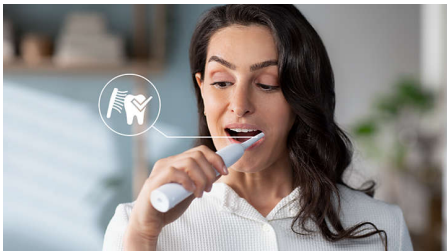

#### **Protects your gums**

- Pressure Sensor helps protect your teeth and gums

## Helps whiten teeth every time you brush

Sonicare electric toothbrush with advanced sonic technology gently removes stains for naturally whiter teeth every time you brush.

## Protects your gums

Built-in pressure sensor automatically detects the pressure you apply, warns you and reduces the toothbrush vibrations automatically to help protect your gums. The toothbrush will make a pulsing sound as a reminder to ease off the pressure. 7 out of 10 people found this feature helped them become better brushers.