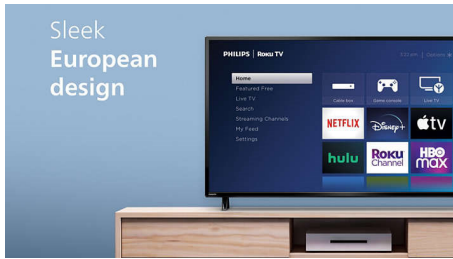

6000 series 4K UltraHD LED Roku TV
50 inch Roku TV 4K UHD 2160p, HDR / 120PMR

50PUL6573/F7

Highlights

Sleek European Design

With an elegant open square stand and European design, enhance the look of any room with this sleek TV.