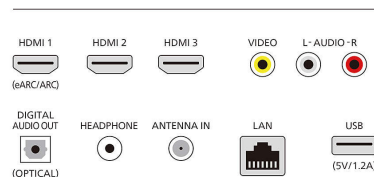

Tuner/Reception/Transmission

- TV system: ATSC, NTSC
- Video Playback: NTSC, ATSC
- Tuner bands: UHF, VHF
- Aerial input: 75 ohm F-type

Connectivity

- Wireless connection: 802.11ac MIMO
- HDMI features: 4K, eARC/ARC (HDMI 1)
- EasyLink (HDMI-CEC): One touch play, Power status, System info (menu language), System audio control, System standby
- USB 2.0 inputs: 1
- HDMI inputs: 3
- Other inputs: CVBS+Audio L/R in, Digital audio out (optical), Ethernet, Headphone out

Power

- Power consumption: 112 W
- Standby power consumption: $\leq 0.5W$
- Ambient temperature: 5°C to 40°C (41°F to 104°F)
- Main power: 120V/60Hz

Dimensions

- Wall mount compatible: 300 x 300 mm
- Set dimensions (W x H x D): 44.7 x 26.0 x 3.0 inch
- Product weight: 19.84 lb
- Set dimensions with stand (W x H x D): 44.7 x 28.1 x 8.6 inch
- Box dimensions (W x H x D): 51.2 x 29.8 x 5.9 inch
- Weight incl. packaging: 29.10 lb
- Product weight with stand: 20.06 lb
- Stand width: 39.1 inch

Accessories

- Included: Quick start guide, Remote control, Batteries for remote control, Screws, Tabletop stand

Network Services

- TV Operating System: Roku OS

Connections

Rear

Issue date 2023-12-15

© 2023 Koninklijke Philips N.V.
All Rights reserved.