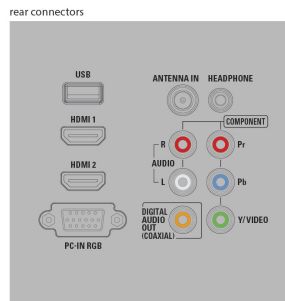

Connectivity

- AV 1: Shared audio L/R in, CVBS/YPbPr
- Audio Output - Digital: Coaxial (cinch)
- Other connections: Headphone out, PC-In VGA, Shared audio L/R in
- USB: USB (photo, movie)
- HDMI 1: HDMI, Shared audio L/R in
- HDMI 2: HDMI, Shared audio L/R in
- EasyLink (HDMI-CEC): One touch play, Power status, System info (menu language), Remote control pass-through, System audio control, System standby

Power

- Ambient temperature: 5°C to 40°C (41°F to 104°F)
- Mains power: 120V, 60Hz
- Power consumption: 50 W
- Standby power consumption: <0.5W

Dimensions

- Set dimensions in inch (W x H x D): 29.7 x 18.4 x 3.3 inch
- Product weight (lb): 11.25 lb
- Set dimensions with stand in inch (W x H x D): 29.7 x 20.1 x 7.1 inch
- Product weight (+stand) (lb): 11.69 lb
- Box dimensions in inch (W x H x D): 33.2 x 22.2 x 5.3 inch