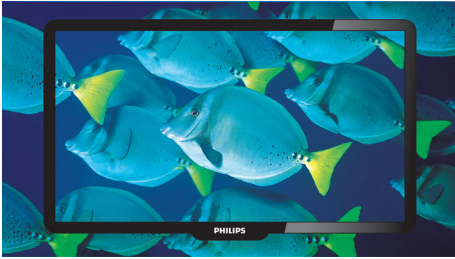

- Auto picture mode for an optimized viewing experience
- Picture setting made fast and easy with Setting Assistant

Philips
3000 series LED-LCD TV

32" class/po

32PFL3509

PHILIPS

Highlights

Digital Crystal Clear

Digital Crystal Clear is a package of picture innovations that digitally adjusts and optimizes the picture quality to optimal contrast, color and sharpness levels. It's like watching vivid cinema-like images.