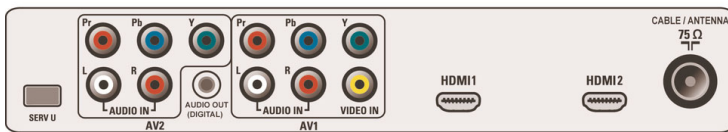

- Aerial Input: 75 ohm F-type
- TV system: ATSC, NTSC
- Video Playback: NTSC
- Cable: Unscrambled Digital Cable QAM
- Tuner bands: Hyperband, S-Channel, UHF, VHF

Connectivity

- AV 1: Audio L/R in, CVBS in, YPbPr
- AV 2: Audio L/R in, YPbPr
- AV 3: HDMI
- Front / Side connections: Audio L/R in, CVBS in, Headphone Out, S-video in, USB
- Audio Output - Digital: Coaxial (cinch)
- Other connections: HDMI

Power

- Ambient temperature: 5 °C to 40 °C
- Mains power: 100-250V, 50-60Hz
- Power consumption: 130 W
- Standby power consumption: < 1 W

Dimensions

- Set dimensions in inch (W x H x D): 26.8 x 18.6 x 4.5 inch
- Set dimensions with stand in inch (W x H x D): 26.8 x 21.1 x 7.9 inch
- Product weight (lb): 30 (with stand), 24.3 (without stand) lb
- Box dimensions in inch (W x H x D): 33.1 x 22.5 x 8.03 inch
- Weight incl. Packaging (lb): 38.3

Accessories

- Included accessories: Table top stand, Power cord, Quick start guide, User Manual, Registration card, Remote Control

Issue date 2019-06-27

Version: 5.0.13

12 NC: 8670 000 26095
UPC: 6 09585 12331 1