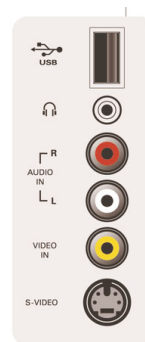

Power

- Ambient temperature: 5 °C to 40 °C
- Mains power: 100-250V, 50-60Hz
- Power consumption: 130 W
- Standby power consumption: < 1 W

Dimensions

- Set dimensions in inch (W x H x D): 26.8 x 18.6 x 4.5 inch
- Set dimensions with stand in inch (W x H x D): 26.8 x 21.1 x 7.9 inch
- Product weight (lb): 30 (with stand), 24.3 (without stand) lb
- Box dimensions in inch (W x H x D): 33.1 x 22.5 x 8.03 inch
- Weight incl. Packaging (lb): 38.3

Accessories

- Included accessories: Table top stand, Power cord, Quick start guide, User Manual, Registration card, Remote Control

Issue date 2019-06-27

Version: 5.0.13

12 NC: 8670 000 26095
UPC: 6 09585 12331 1